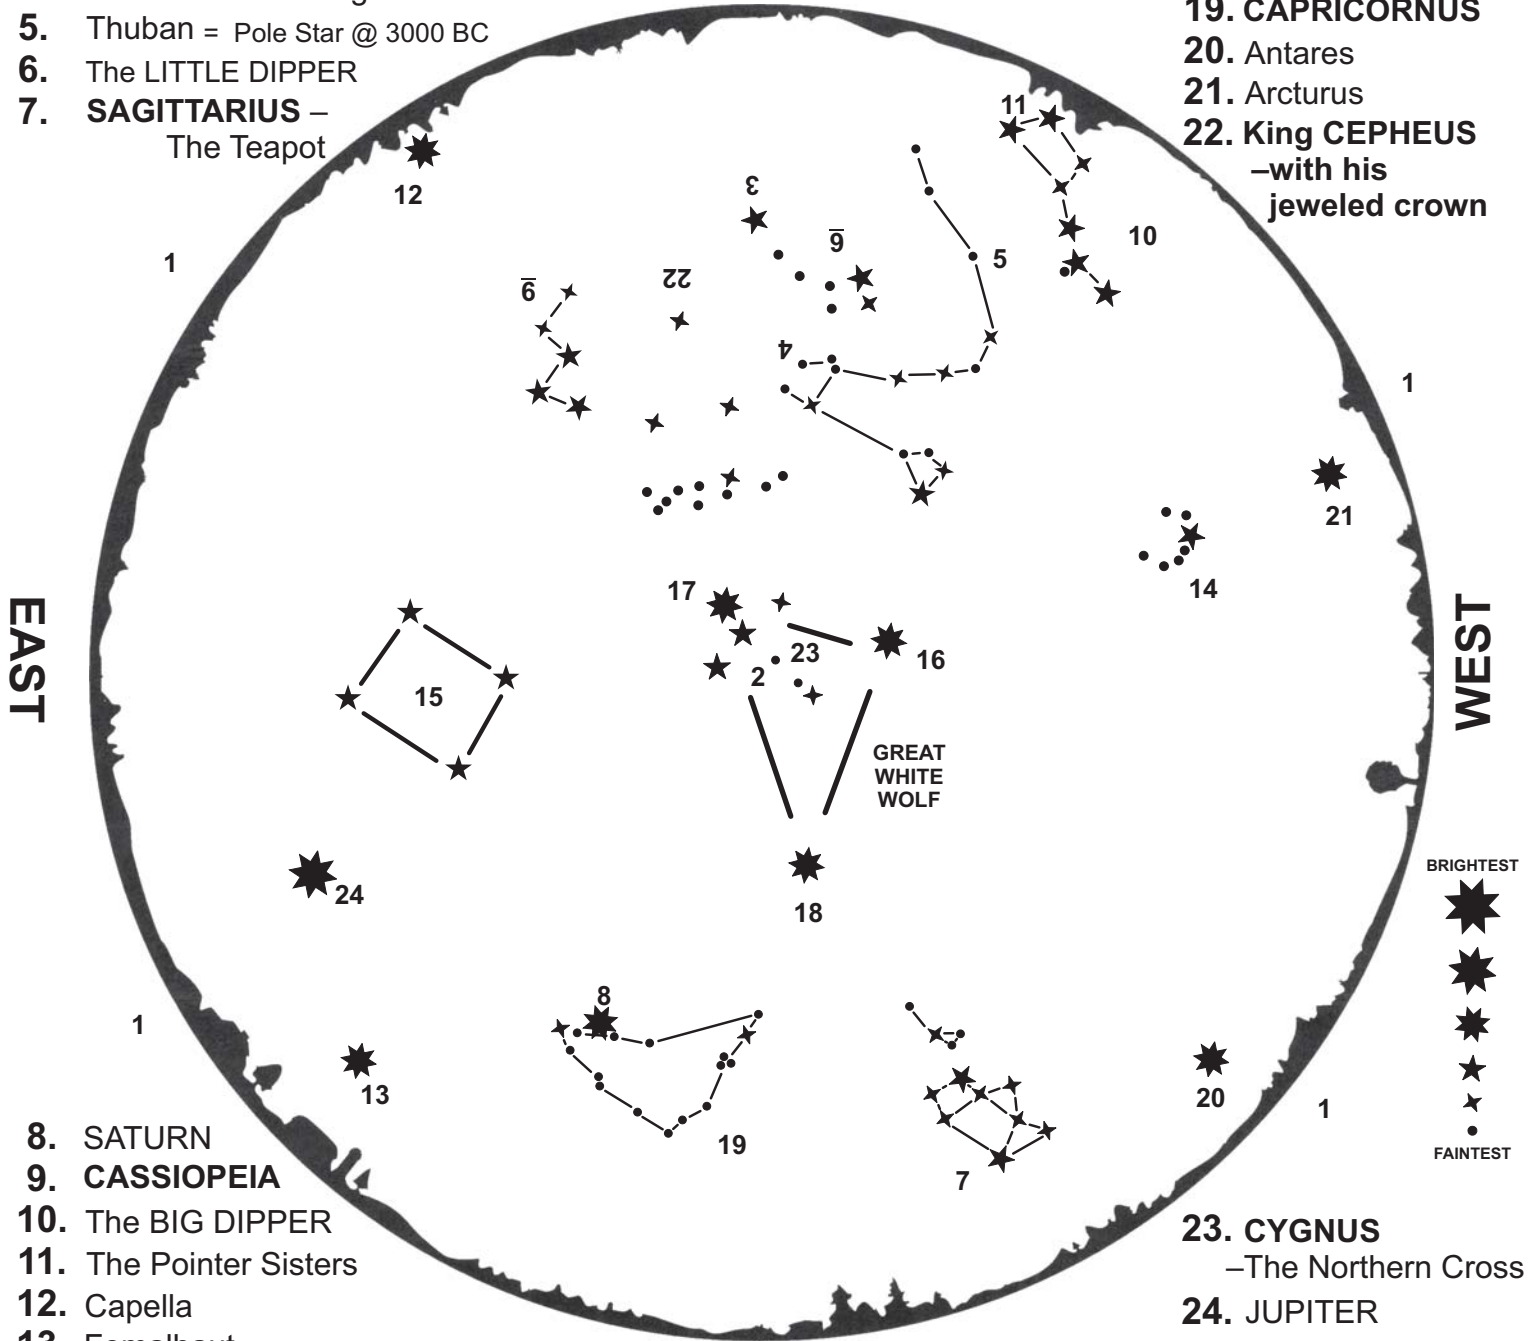

## TELESCOPES AT ELACHEE

November 26

5:15 - 7:15 pm

Learn to setup and operate a telescope.

Discover the Moon's Craters, Planets, Stars and Constellations.

Reservations Required. Only 8 Telescopes available! Call Today!!

## OCTOBER MMXXII

The stars come up 4 minutes earlier each evening, so this chart will be accurate on:

10-1-02022 @ 9:15 pm EDT

10-31-02022 @ 7:15 pm EDT

Sunset on October 1 is 7:20 pm.

Sunset on October 31 is 6:43 pm.

## NORTH

1. HORIZON
2. ZENITH = Straight Up
3. Polaris – The North Star
4. DRACO – The Dragon
5. Thuban = Pole Star @ 3000 BC
6. The LITTLE DIPPER
7. SAGITTARIUS – The Teapot

16. Vega
17. Deneb = The Tail
18. Altair
19. CAPRICORNUS
20. Antares
21. Arcturus
22. King CEPHEUS –with his jeweled crown

8. SATURN
9. CASSIOPEIA
10. The BIG DIPPER
11. The Pointer Sisters
12. Capella
13. Fomalhaut
14. CORONA BOREALIS – Northern Crown
15. GREAT SQUARE or SPONGE BOB

23. CYGNUS –The Northern Cross
24. JUPITER