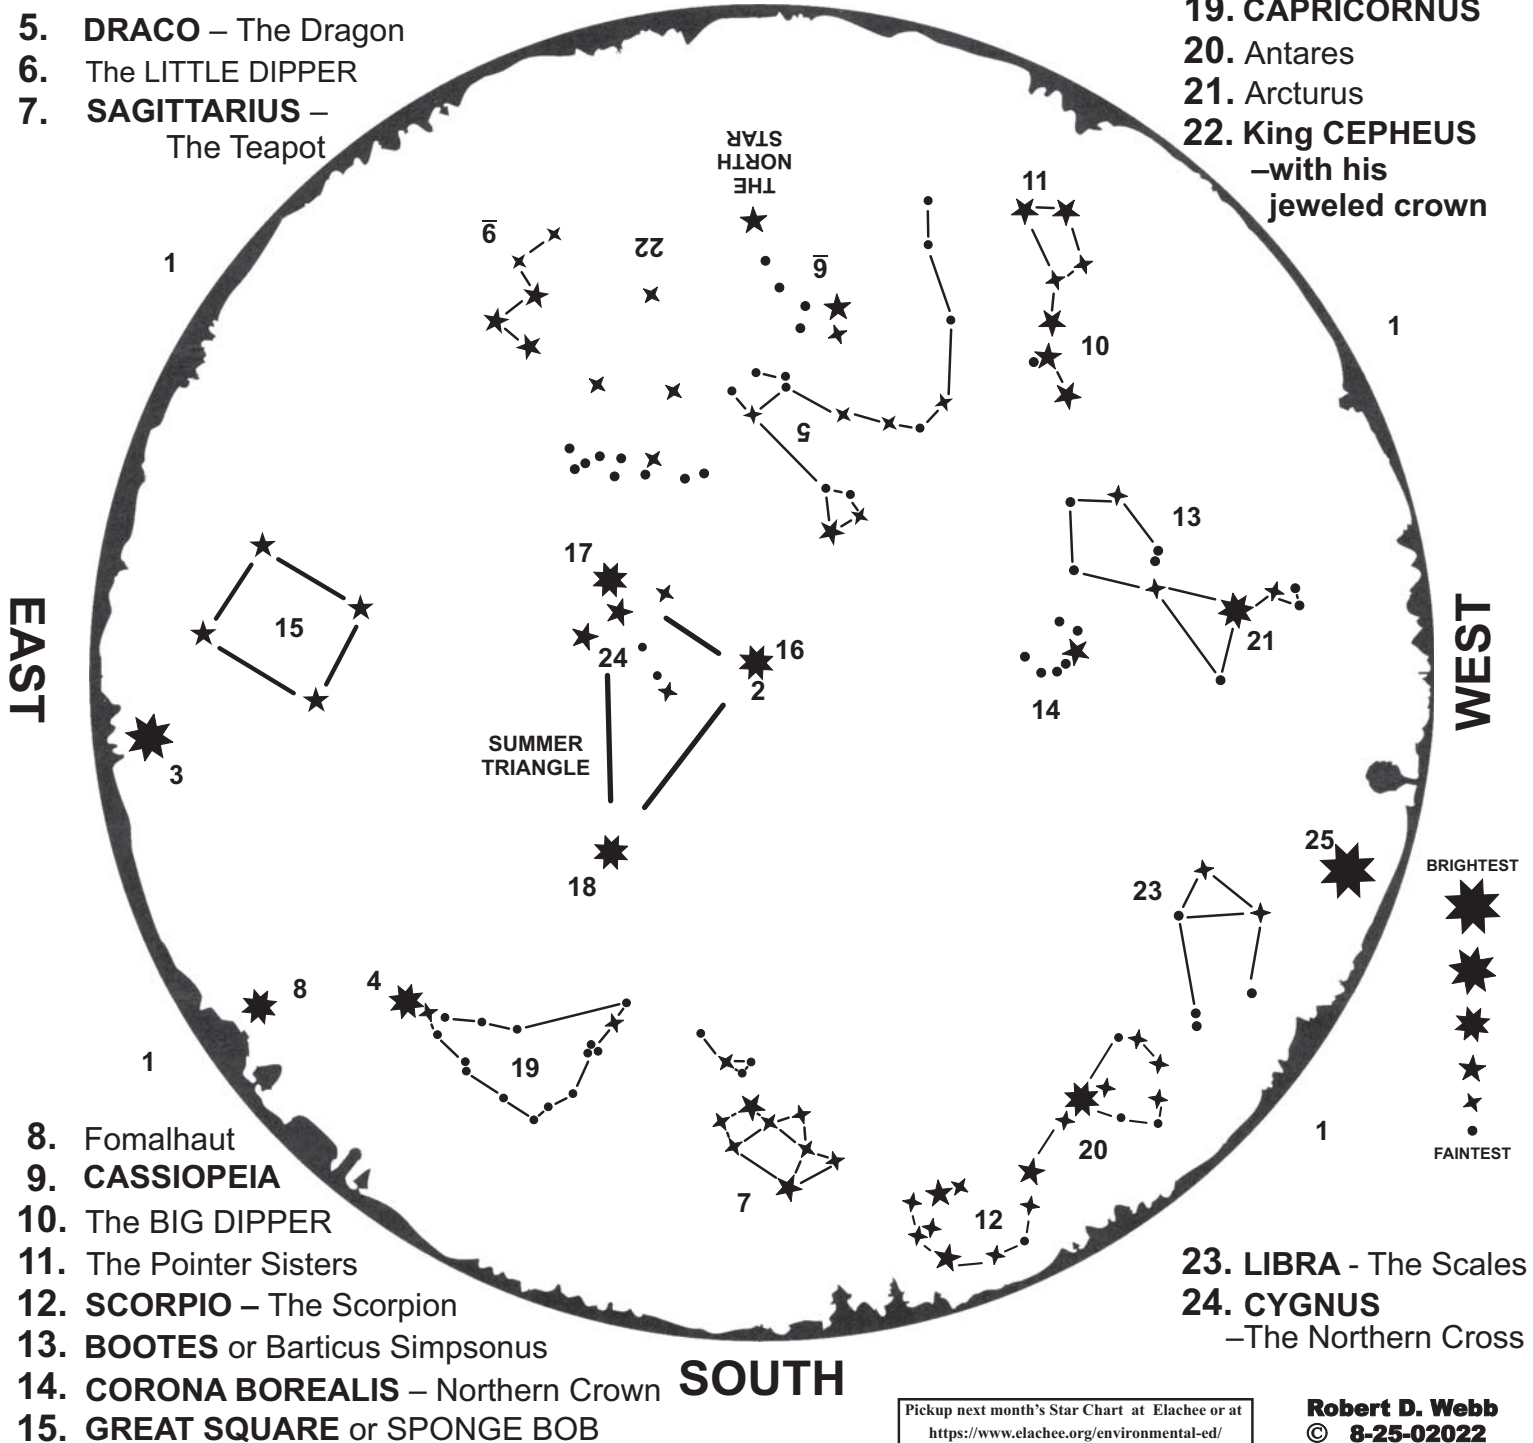

Discover the Moon's Craters, Planets, Stars and Constellations.

Reservations Required. Only 8 Telescopes available! Call Today!!

SEPTEMBER MMXXII

The stars come up 4 minutes earlier each evening, so this chart will be accurate on:

9-1-02022 @ 10:00 pm EDT

9-30-02022 @ 8:00 pm EDT

Sunset on September 1 is 8:02 pm.

Sunset on September 30 is 7:22 pm.

NORTH

1. HORIZON
2. ZENITH = Straight Up
3. JUPITER
4. SATURN
5. DRACO – The Dragon
6. The LITTLE DIPPER
7. SAGITTARIUS – The Teapot

16. Vega
17. Deneb = The Tail
18. Altair
19. CAPRICORNUS
20. Antares
21. Arcturus
22. King CEPHEUS –with his jeweled crown

8. Fomalhaut
9. CASSIOPEIA
10. The BIG DIPPER
11. The Pointer Sisters
12. SCORPIO – The Scorpion
13. BOOTES or Barticus Simpsonus
14. CORONA BOREALIS – Northern Crown
15. GREAT SQUARE or SPONGE BOB

23. LIBRA - The Scales
24. CYGNUS –The Northern Cross

Pickup next month's Star Chart at Elachee or at <https://www.elachee.org/environmental-ed/>

Robert D. Webb
© 8-25-02022