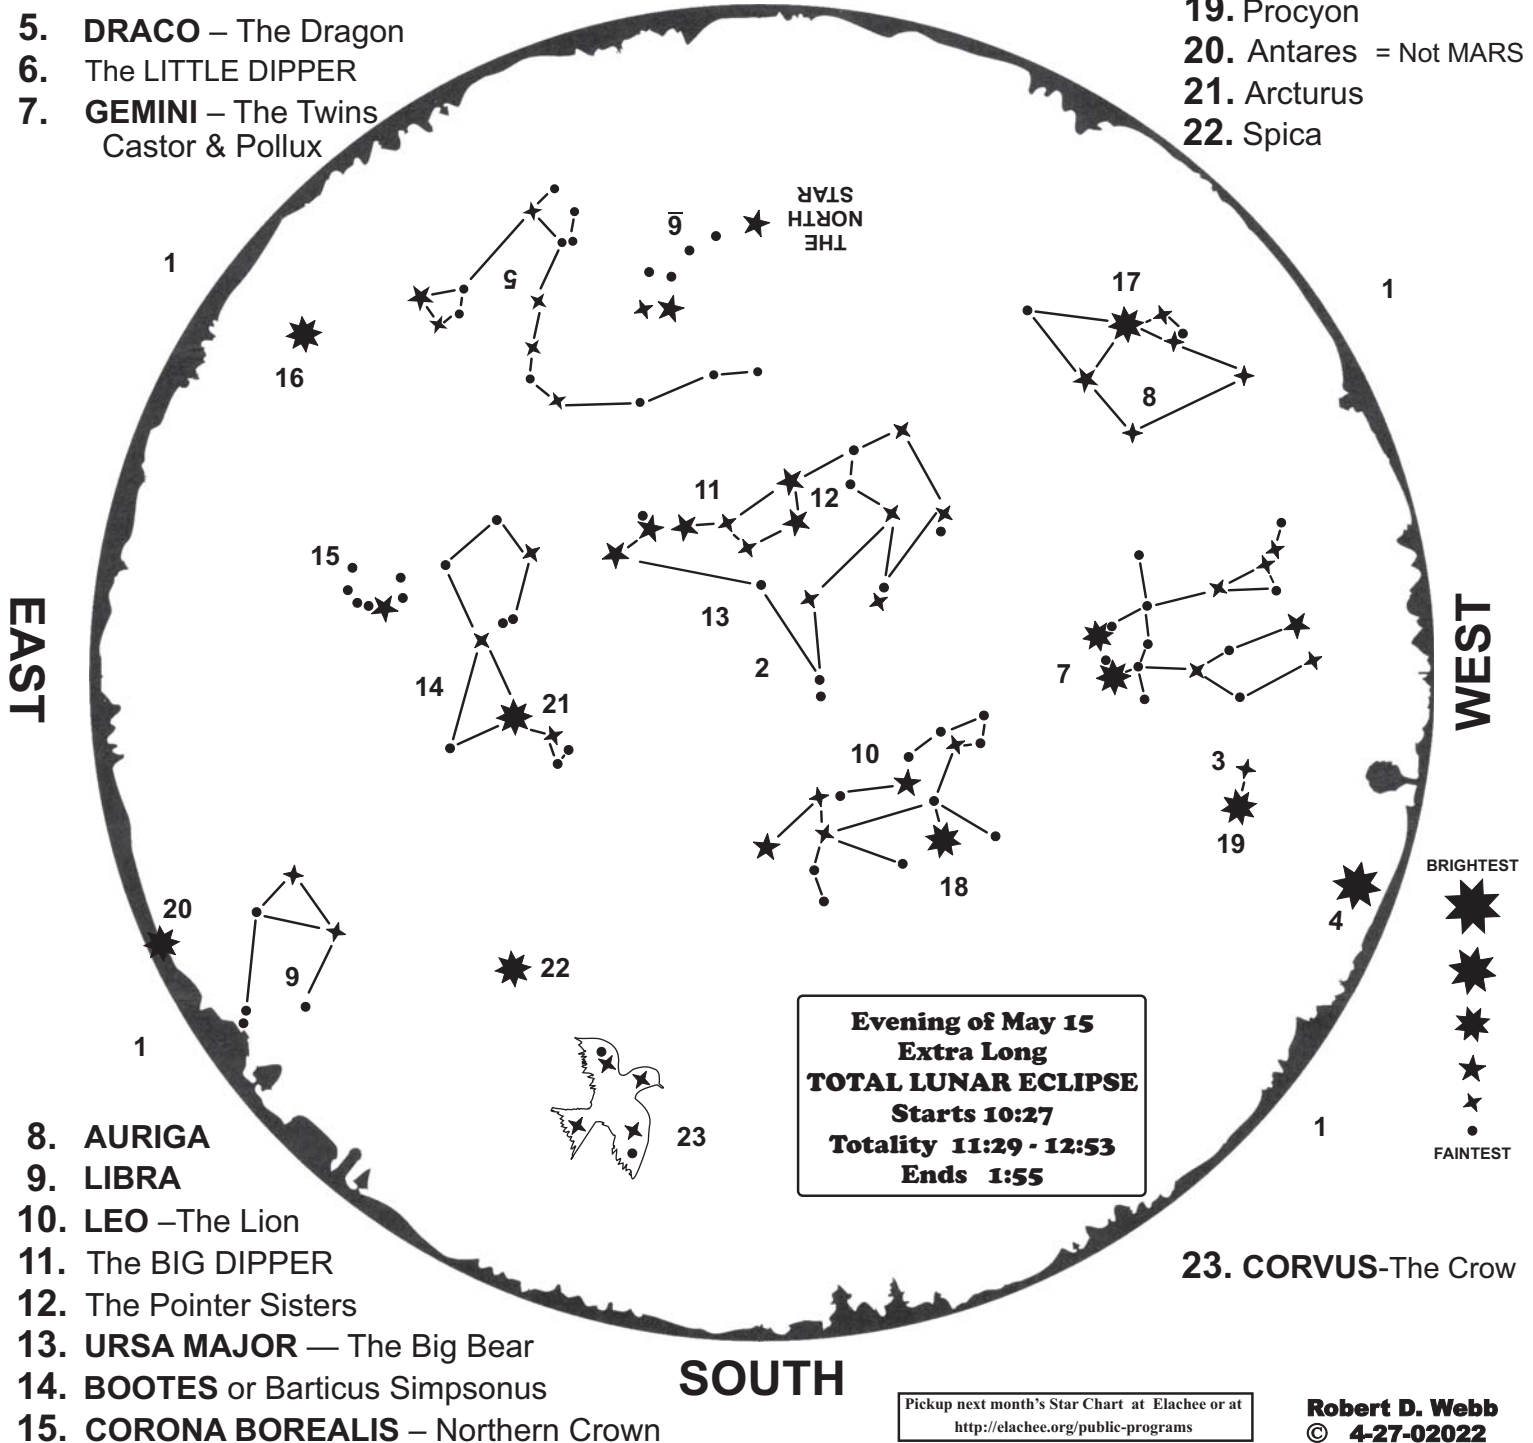

Discover the Moon's Craters, Planets, Stars and Constellations.

Reservations Required. Only 8 Telescopes available! Call Today!!

MAY MMXXII

The stars come up 4 minutes earlier each evening, so this chart will be accurate on:

5-1-02022 @ 11:30 pm EDT

5-31-02022 @ 9:30 pm EDT

Sunset on May 1 is 8:20 pm and on May 31 is 8:46 pm.

NORTH

1. HORIZON
2. ZENITH = Straight Up
3. CANIS MINOR – Little Dog
4. Sirius
5. DRACO – The Dragon
6. The LITTLE DIPPER
7. GEMINI – The Twins
Castor & Pollux

16. Vega
17. Capella
18. Regulus
19. Procyon
20. Antares = Not MARS
21. Arcturus
22. Spica

8. AURIGA
9. LIBRA
10. LEO –The Lion
11. The BIG DIPPER
12. The Pointer Sisters
13. URSA MAJOR — The Big Bear
14. BOOTES or Barticus Simpsonus
15. CORONA BOREALIS – Northern Crown

23. CORVUS-The Crow

Evening of May 15
Extra Long
TOTAL LUNAR ECLIPSE
Starts 10:27
Totally 11:29 - 12:53
Ends 1:55

Pickup next month's Star Chart at Elachee or at
<http://elachee.org/public-programs>

Robert D. Webb
 © 4-27-02022