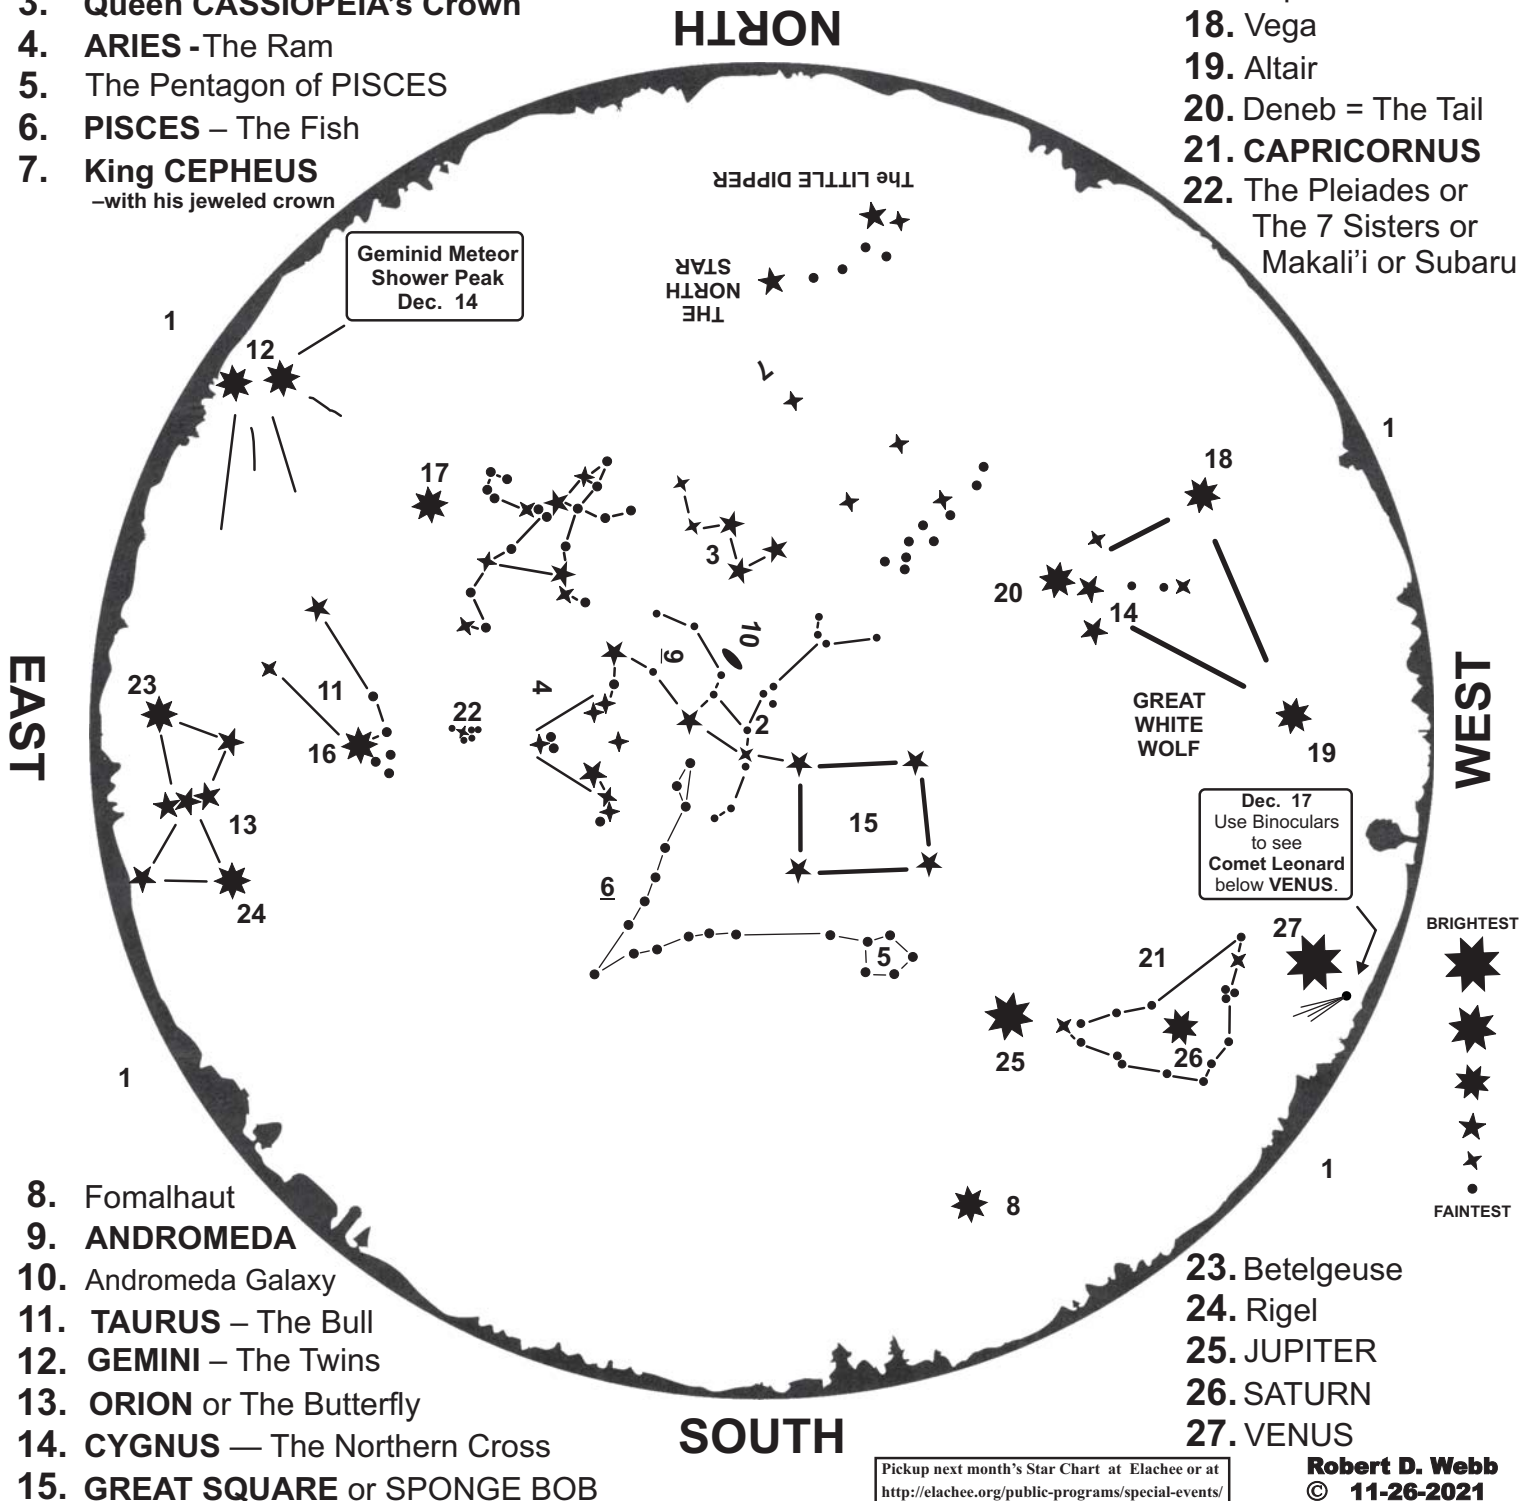

STARS OVER ELACHEE

ELACHEE NATURE SCIENCE CENTER

GAINESVILLE, GA

770-535-1976

TELESCOPES AT ELACHEE

Dec. 11 5:15 - 7:15 pm & Jan. 8 5:30 - 7:30 pm

Learn to setup and operate a telescope.
Discover the Moon's Craters, Planets, Stars and Constellations.
Reservations Required. Only 8 Telescopes available! Call Today!!

December MMXXI

The stars come up 4 minutes earlier each evening, so this chart will be accurate on:

12-1-02021 @ 8:30 pm EST

12-31-02021 @ 6:30 pm EST

Sunset in December is within 5 minutes of 5:31 pm.

1. HORIZON
2. ZENITH = Straight Up
3. Queen CASSIOPEIA's Crown
4. ARIES - The Ram
5. The Pentagon of PISCES
6. PISCES - The Fish
7. King CEPHEUS
-with his jeweled crown

16. Aldebaran
17. Capella
18. Vega
19. Altair
20. Deneb = The Tail
21. CAPRICORNUS
22. The Pleiades or
The 7 Sisters or
Makali'i or Subaru

8. Fomalhaut
9. ANDROMEDA
10. Andromeda Galaxy
11. TAURUS - The Bull
12. GEMINI - The Twins
13. ORION or The Butterfly
14. CYGNUS - The Northern Cross
15. GREAT SQUARE or SPONGE BOB

23. Betelgeuse
24. Rigel
25. JUPITER
26. SATURN
27. VENUS

Pickup next month's Star Chart at Elachee or at
<http://elachee.org/public-programs/special-events/>

Robert D. Webb
© 11-26-2021