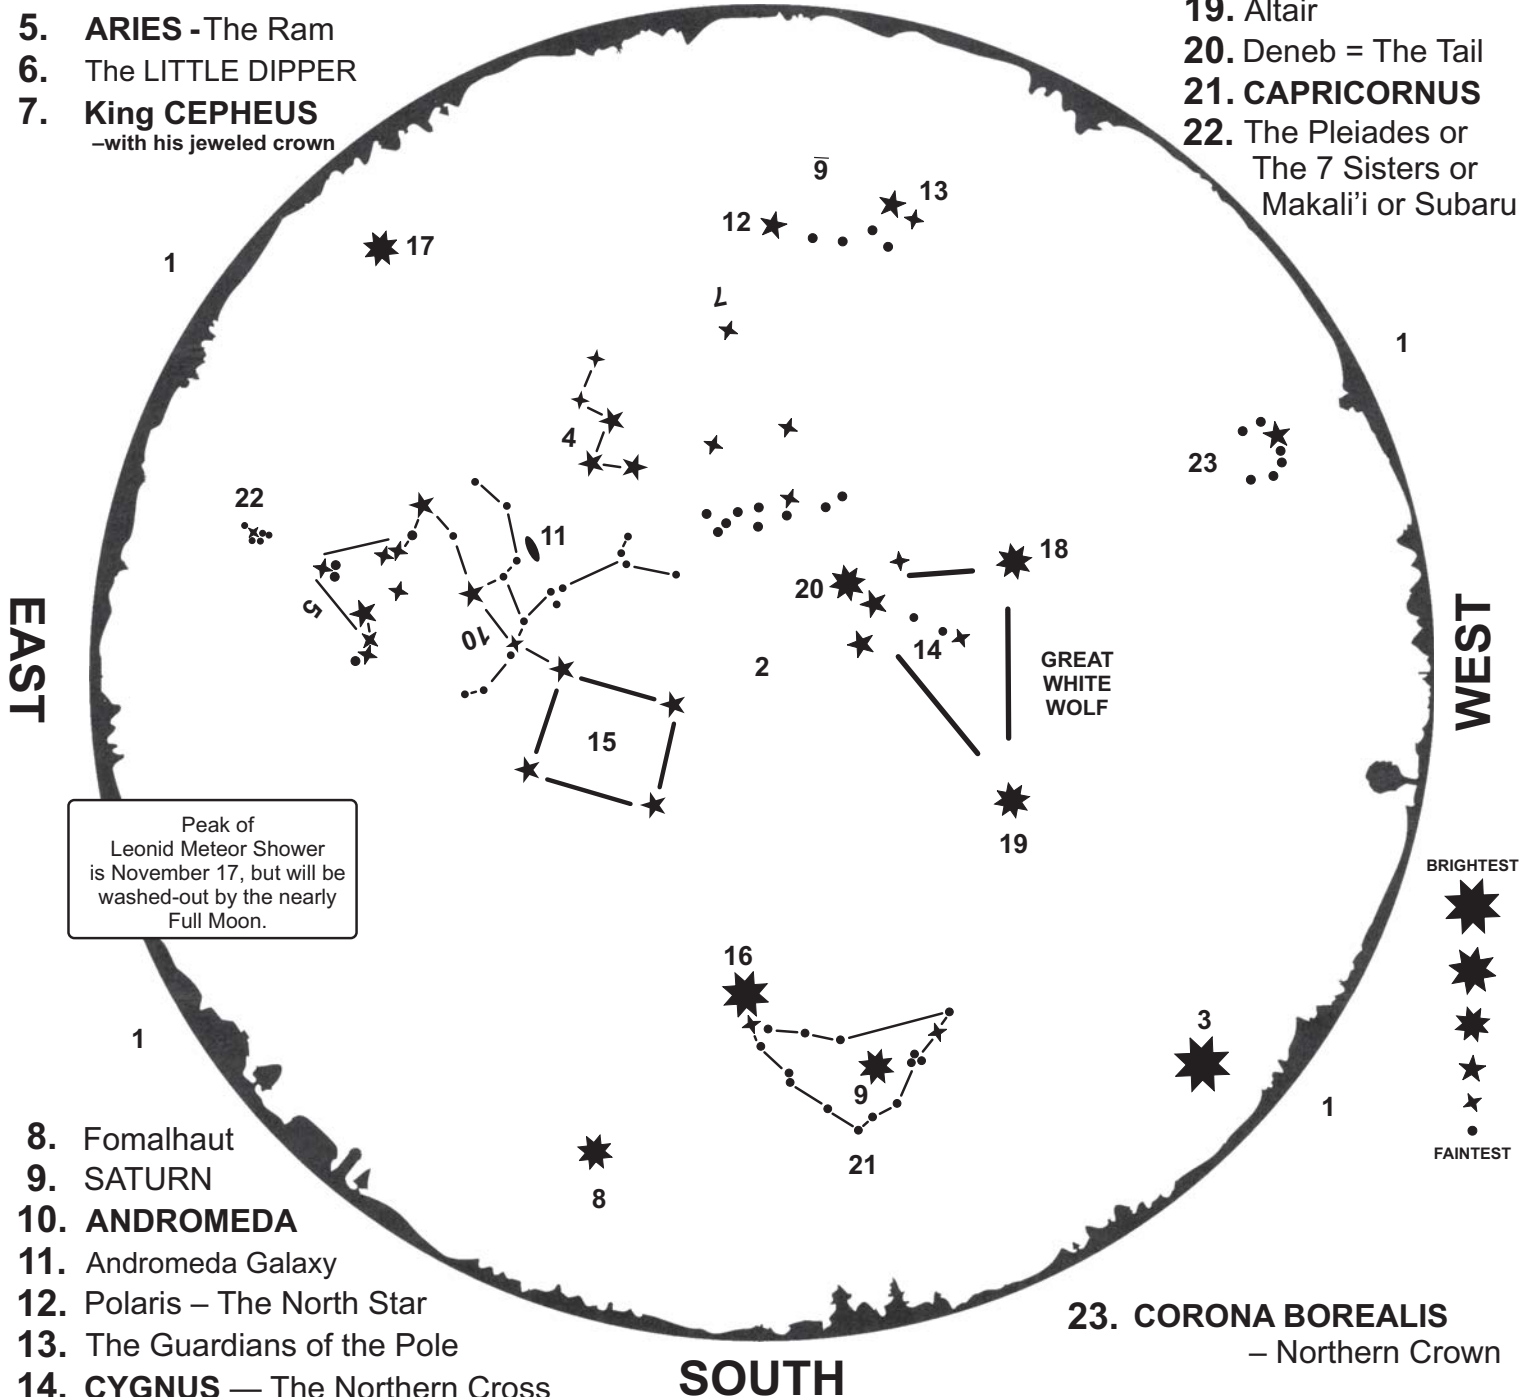

11-1-02021 @ 8:45 pm EDT

11-15-02021 @ 6:45 pm EST

11-30-02021 @ 5:45 pm EST

Sunset on November 1 is 6:43 pm and on November 30 it is 5:26 pm.

NORTH

1. HORIZON
2. ZENITH = Straight Up
3. VENUS
4. Queen CASSIOPEIA's Crown
5. ARIES -The Ram
6. The LITTLE DIPPER
7. King CEPHEUS
-with his jeweled crown

16. JUPITER
17. Capella
18. Vega
19. Altair
20. Deneb = The Tail
21. CAPRICORNUS
22. The Pleiades or
The 7 Sisters or
Makali'i or Subaru

Peak of
Leonid Meteor Shower
is November 17, but will be
washed-out by the nearly
Full Moon.

8. Fomalhaut
9. SATURN
10. ANDROMEDA
11. Andromeda Galaxy
12. Polaris – The North Star
13. The Guardians of the Pole
14. CYGNUS — The Northern Cross
15. GREAT SQUARE or SPONGE BOB

23. CORONA BOREALIS
– Northern Crown