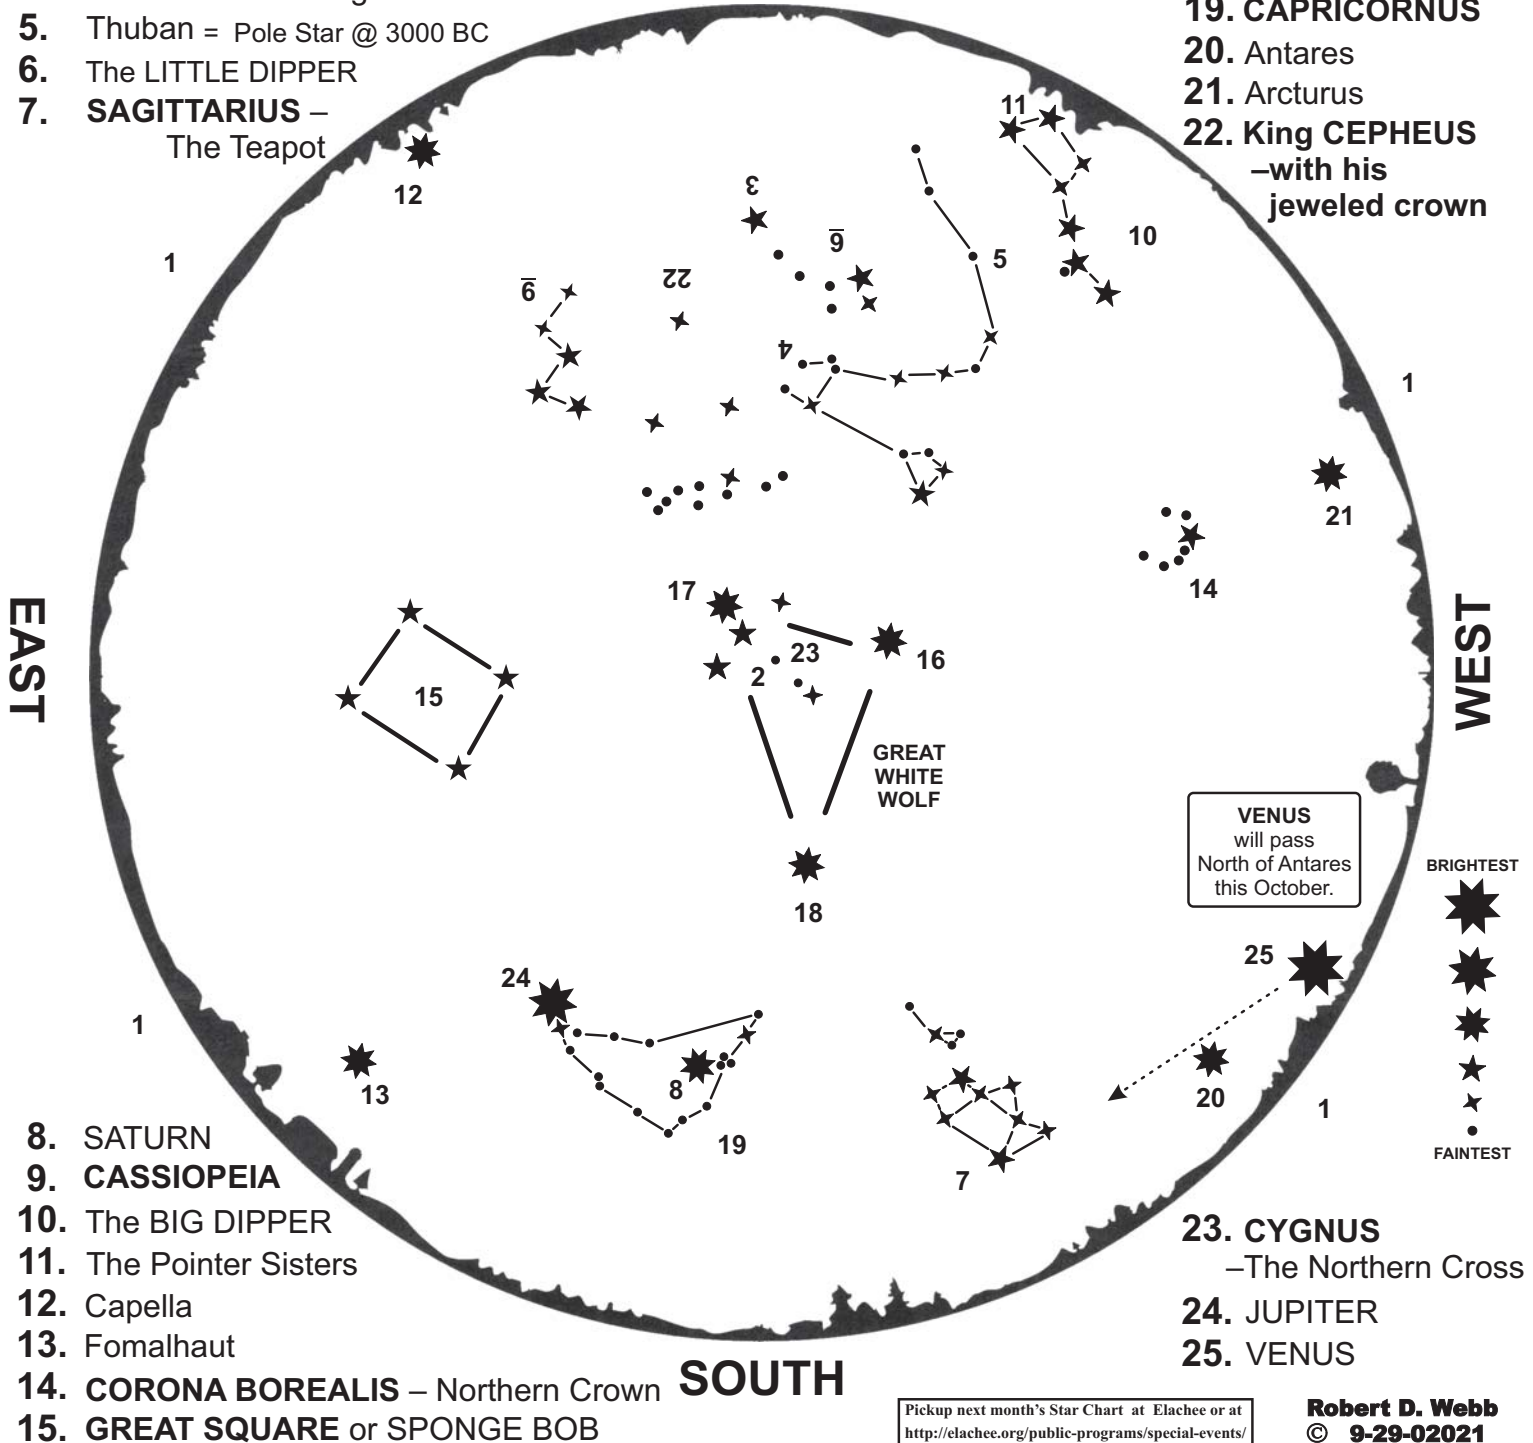

## OCTOBER MMXXI

The stars come up 4 minutes earlier each evening, so this chart will be accurate on:

10-1-02021 @ 9:15 pm EDT

10-31-02021 @ 7:15 pm EDT

Sunset on October 1 is 7:20 pm.

Sunset on October 31 is 6:43 pm.

## NORTH

1. HORIZON
2. ZENITH = Straight Up
3. Polaris – The North Star
4. DRACO – The Dragon
5. Thuban = Pole Star @ 3000 BC
6. The LITTLE DIPPER
7. SAGITTARIUS – The Teapot

16. Vega
17. Deneb = The Tail
18. Altair
19. CAPRICORNUS
20. Antares
21. Arcturus
22. King CEPHEUS –with his jeweled crown

8. SATURN
9. CASSIOPEIA
10. The BIG DIPPER
11. The Pointer Sisters
12. Capella
13. Fomalhaut
14. CORONA BOREALIS – Northern Crown
15. GREAT SQUARE or SPONGE BOB

23. CYGNUS –The Northern Cross
24. JUPITER
25. VENUS