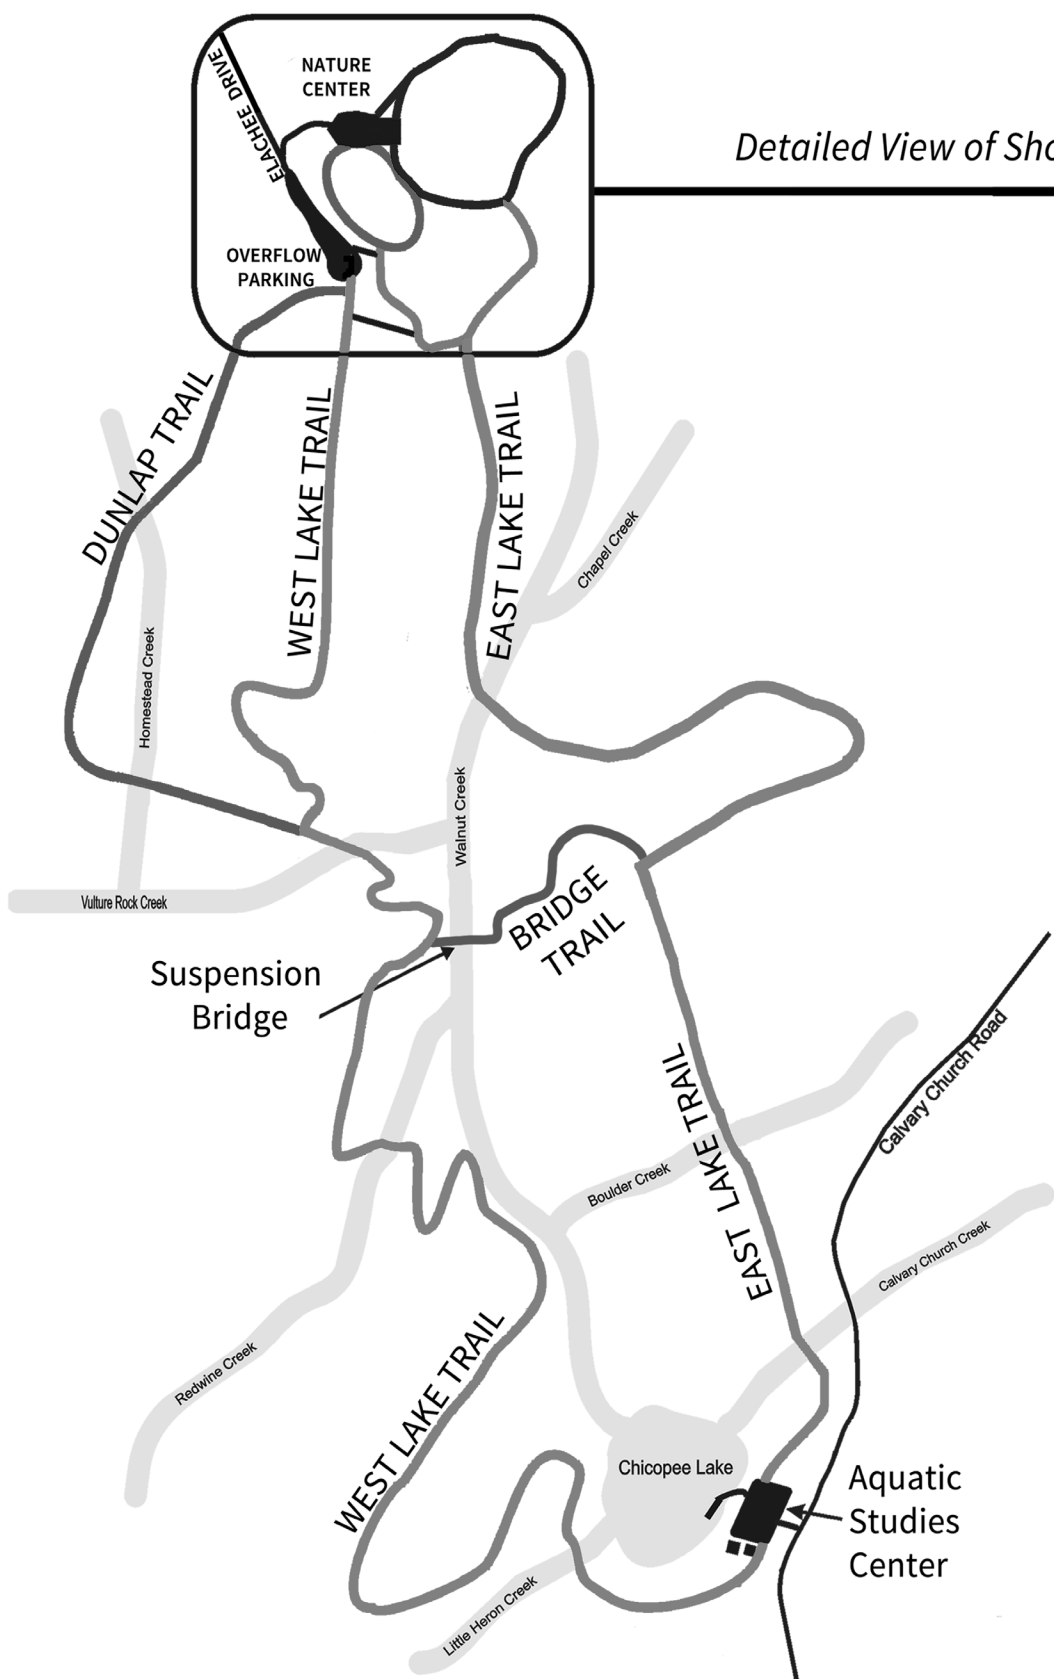

Chicopee Woods Hiking Trail Network

Detailed View of Short Trails

- ◆ **Dogs are NOT PERMITTED Mon-Fri**
- ◆ **Dogs must be kept on leash Sat-Sun**
- ◆ No bikes or horses on trails
- ◆ No fishing, hunting or collecting plants or animals
- ◆ Hike at your own risk
- ◆ No public facilities at Aquatic Studies Center
- ◆ Trails open daily 7am-dusk
- ◆ No smoking