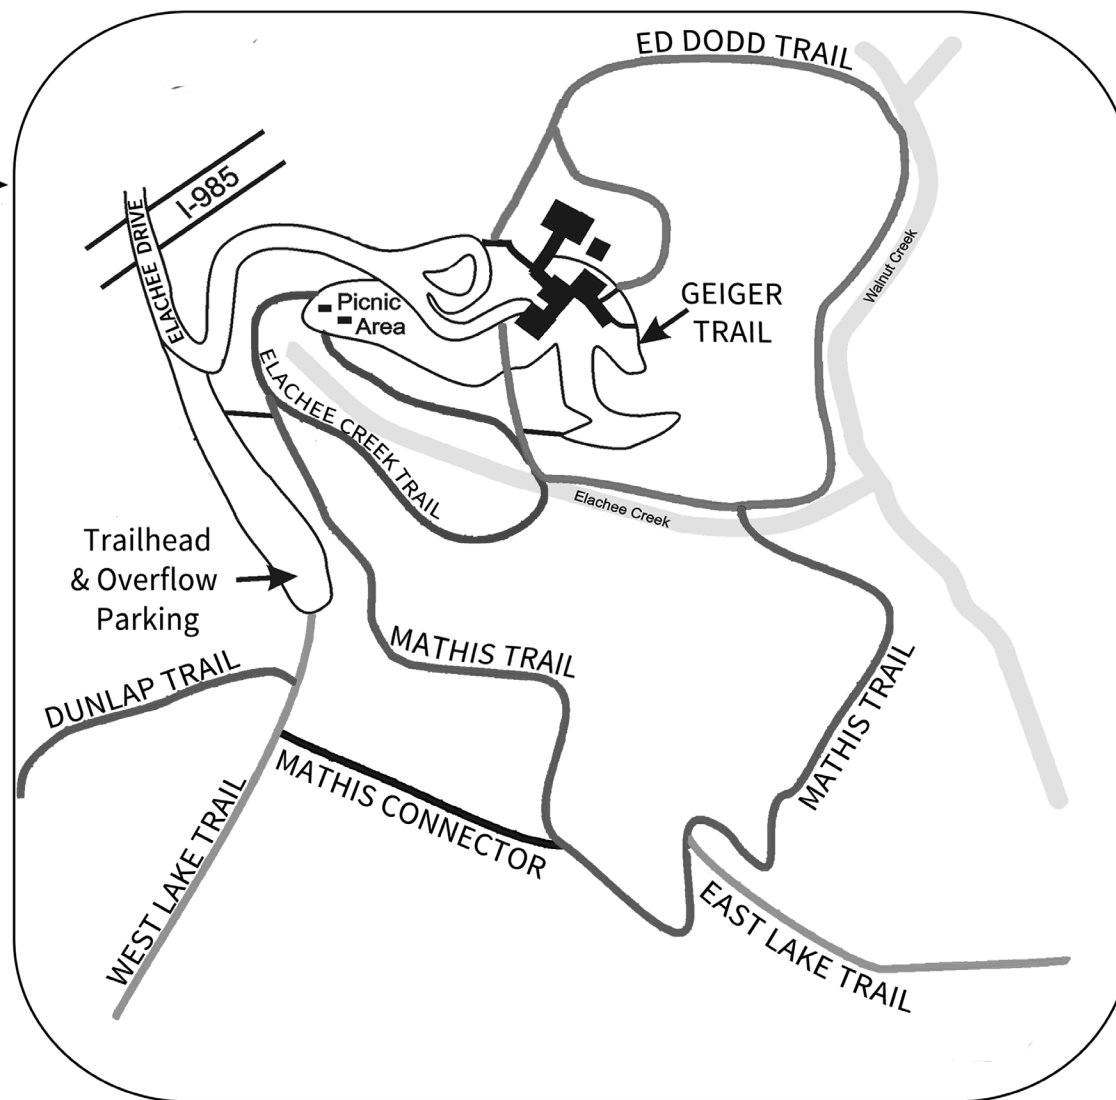

Chicopee Woods Hiking Trail Network

Detailed View of Short Trails

- ◆ **Dogs are NOT PERMITTED Mon-Fri**
- ◆ **Dogs must be kept on leash Sat-Sun**
- ◆ No bikes or horses on trails
- ◆ No fishing, hunting or collecting plants or animals
- ◆ Hike at your own risk
- ◆ No public facilities at Aquatic Studies Center
- ◆ Trails open daily 7am-dusk
- ◆ No smoking