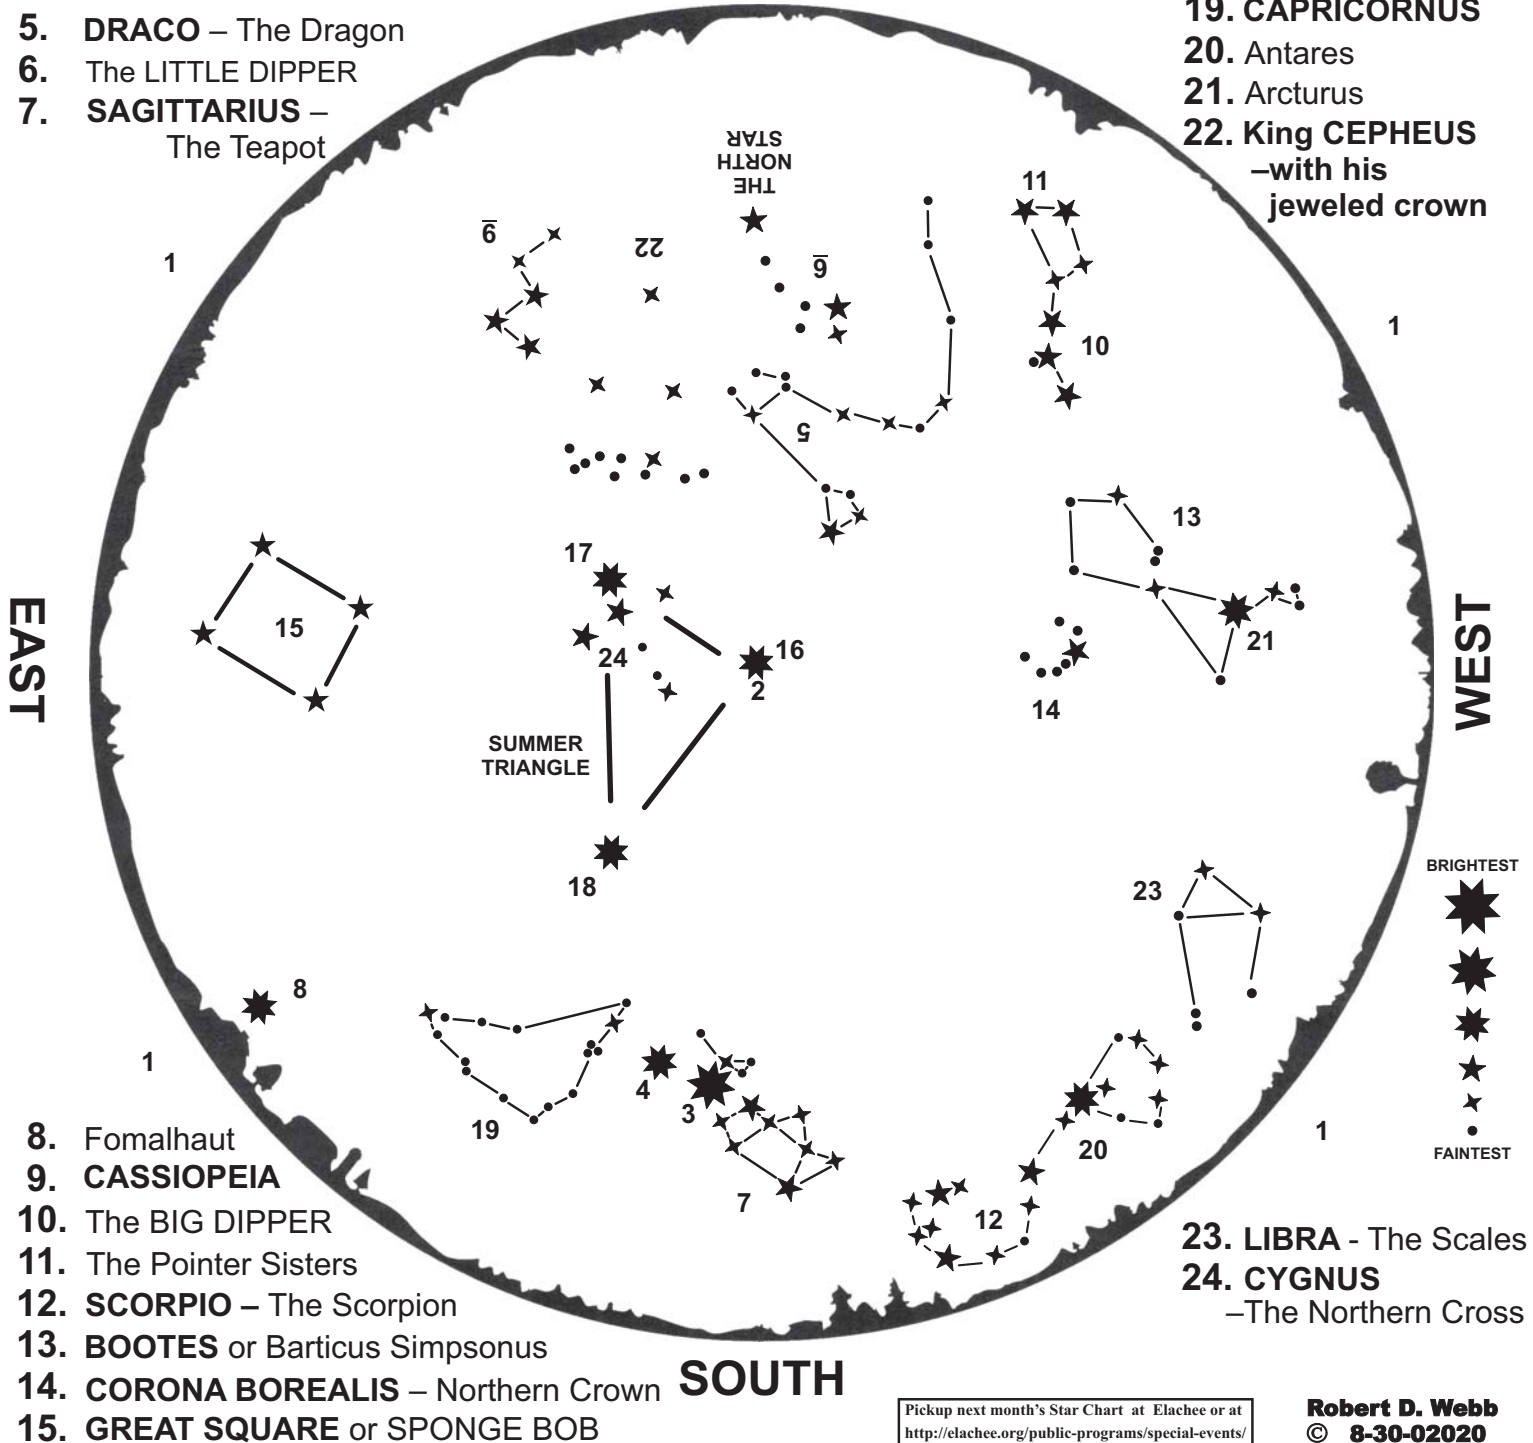

STARS OVER ELACHEE

ELACHEE NATURE SCIENCE CENTER

GAINESVILLE, GA

770-535-1976

TELESCOPES AT ELACHEE September 19&26

Learn to setup and operate a telescope.

7:30 - 9:30 pm

Discover the Moon's Craters, Planets, Stars and Constellations.

Reservations Required. Only 8 Telescopes available! Call Today!!

SEPTEMBER MMXX

The stars come up 4 minutes earlier each evening, so this chart will be accurate on:

9-1-02020 @ 10:00 pm EDT

9-30-02020 @ 8:00 pm EDT

Sunset on September 1 is 8:02 pm.

Sunset on September 30 is 7:22 pm.

NORTH

1. HORIZON
2. ZENITH = Straight Up
3. JUPITER
4. SATURN
5. DRACO – The Dragon
6. The LITTLE DIPPER
7. SAGITTARIUS – The Teapot

16. Vega
17. Deneb = The Tail
18. Altair
19. CAPRICORNUS
20. Antares
21. Arcturus
22. King CEPHEUS –with his jeweled crown

8. Fomalhaut
9. CASSIOPEIA
10. The BIG DIPPER
11. The Pointer Sisters
12. SCORPIO – The Scorpion
13. BOOTES or Barticus Simpsonus
14. CORONA BOREALIS – Northern Crown
15. GREAT SQUARE or SPONGE BOB

23. LIBRA - The Scales
24. CYGNUS –The Northern Cross