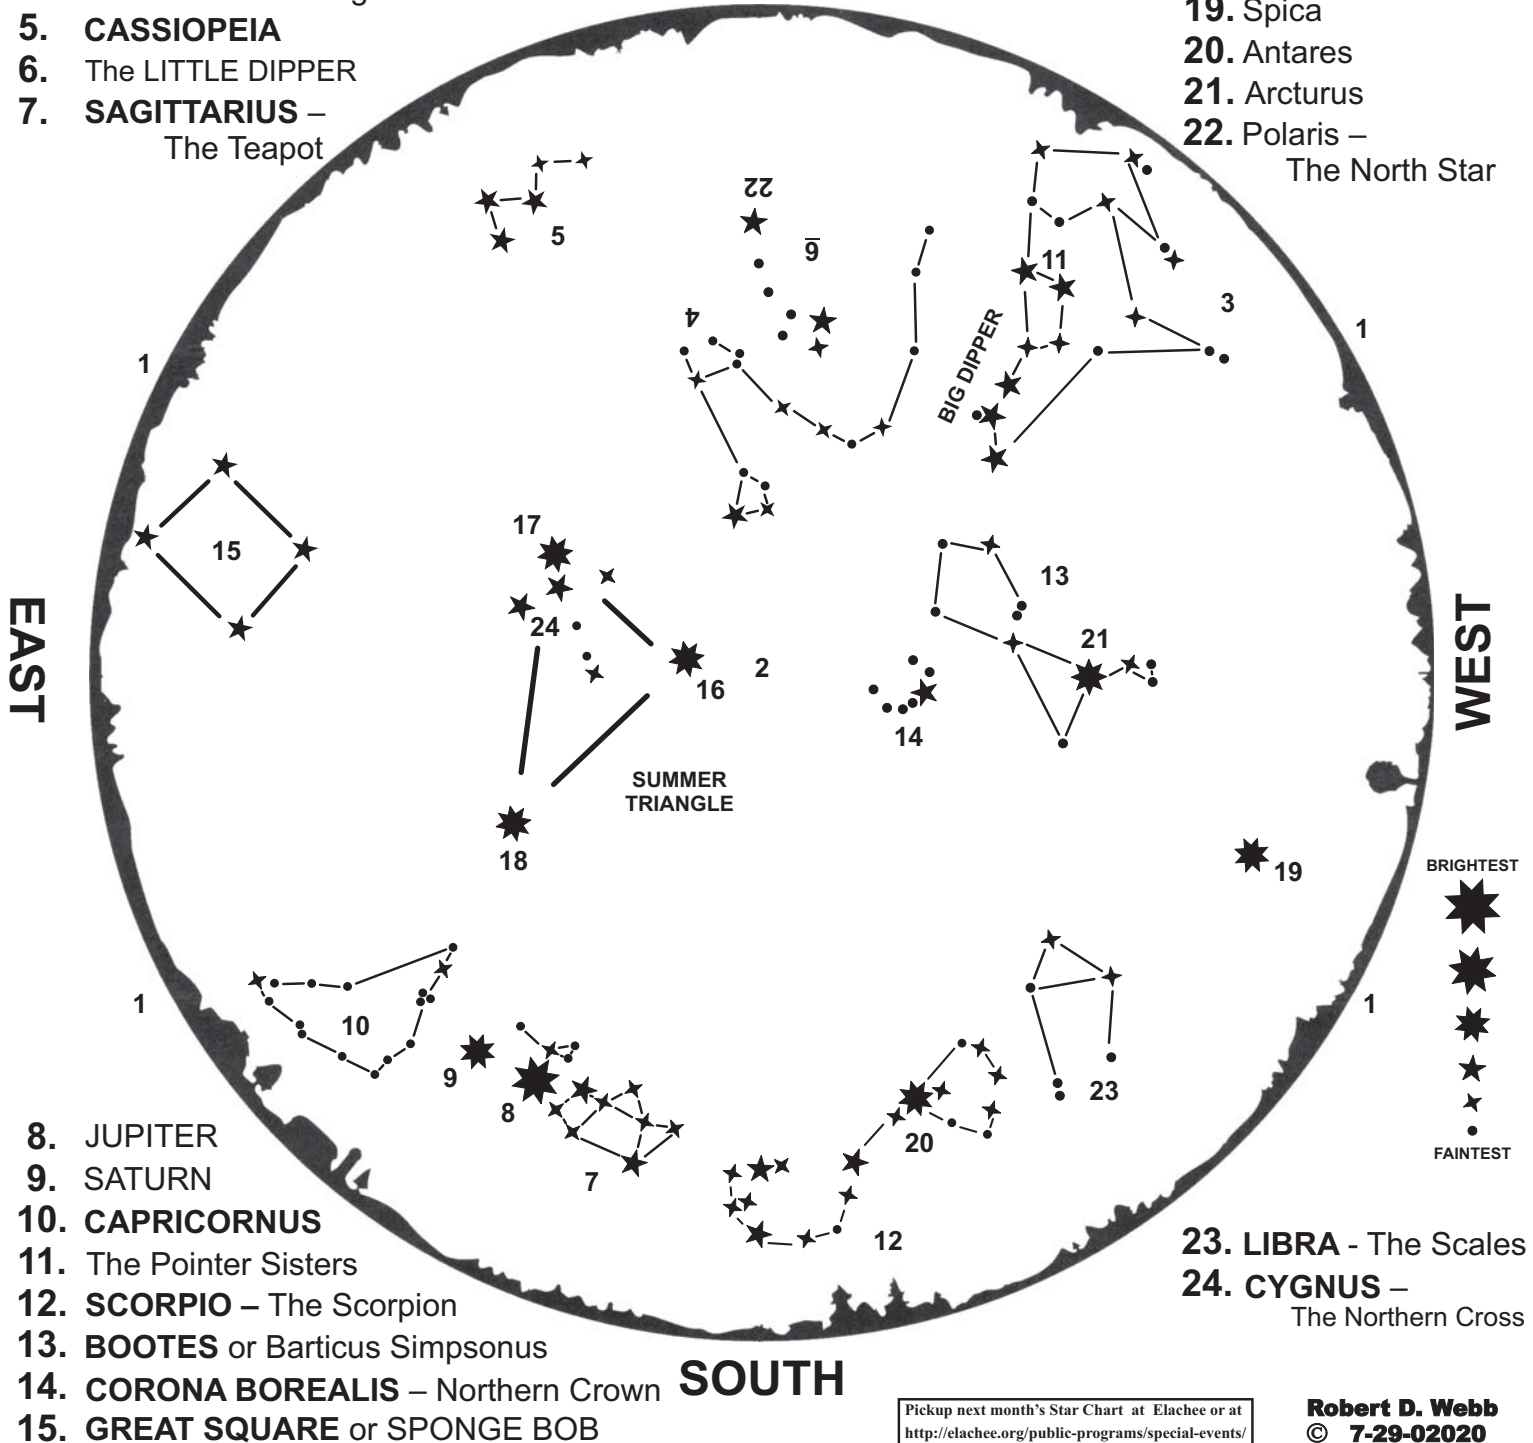

8-1-02020 @ 10:40 pm EDT

8-31-02020 @ 8:40 pm EDT

Sunset on August 1 is 8:36 pm.

Sunset on August 31 is 8:02 pm.

NORTH

1. HORIZON
2. ZENITH = Straight Up
3. URSA MAJOR — The Big Bear
4. DRACO – The Dragon
5. CASSIOPEIA
6. The LITTLE DIPPER
7. SAGITTARIUS – The Teapot

16. Vega
17. Deneb = The Tail
18. Altair
19. Spica
20. Antares
21. Arcturus
22. Polaris – The North Star

8. JUPITER
9. SATURN
10. CAPRICORNUS
11. The Pointer Sisters
12. SCORPIO – The Scorpion
13. BOOTES or Barticus Simpsonus
14. CORONA BOREALIS – Northern Crown
15. GREAT SQUARE or SPONGE BOB

23. LIBRA - The Scales
24. CYGNUS – The Northern Cross

SOUTH

Pickup next month's Star Chart at Elachee or at <http://elachee.org/public-programs/special-events/>

Robert D. Webb
© 7-29-02020