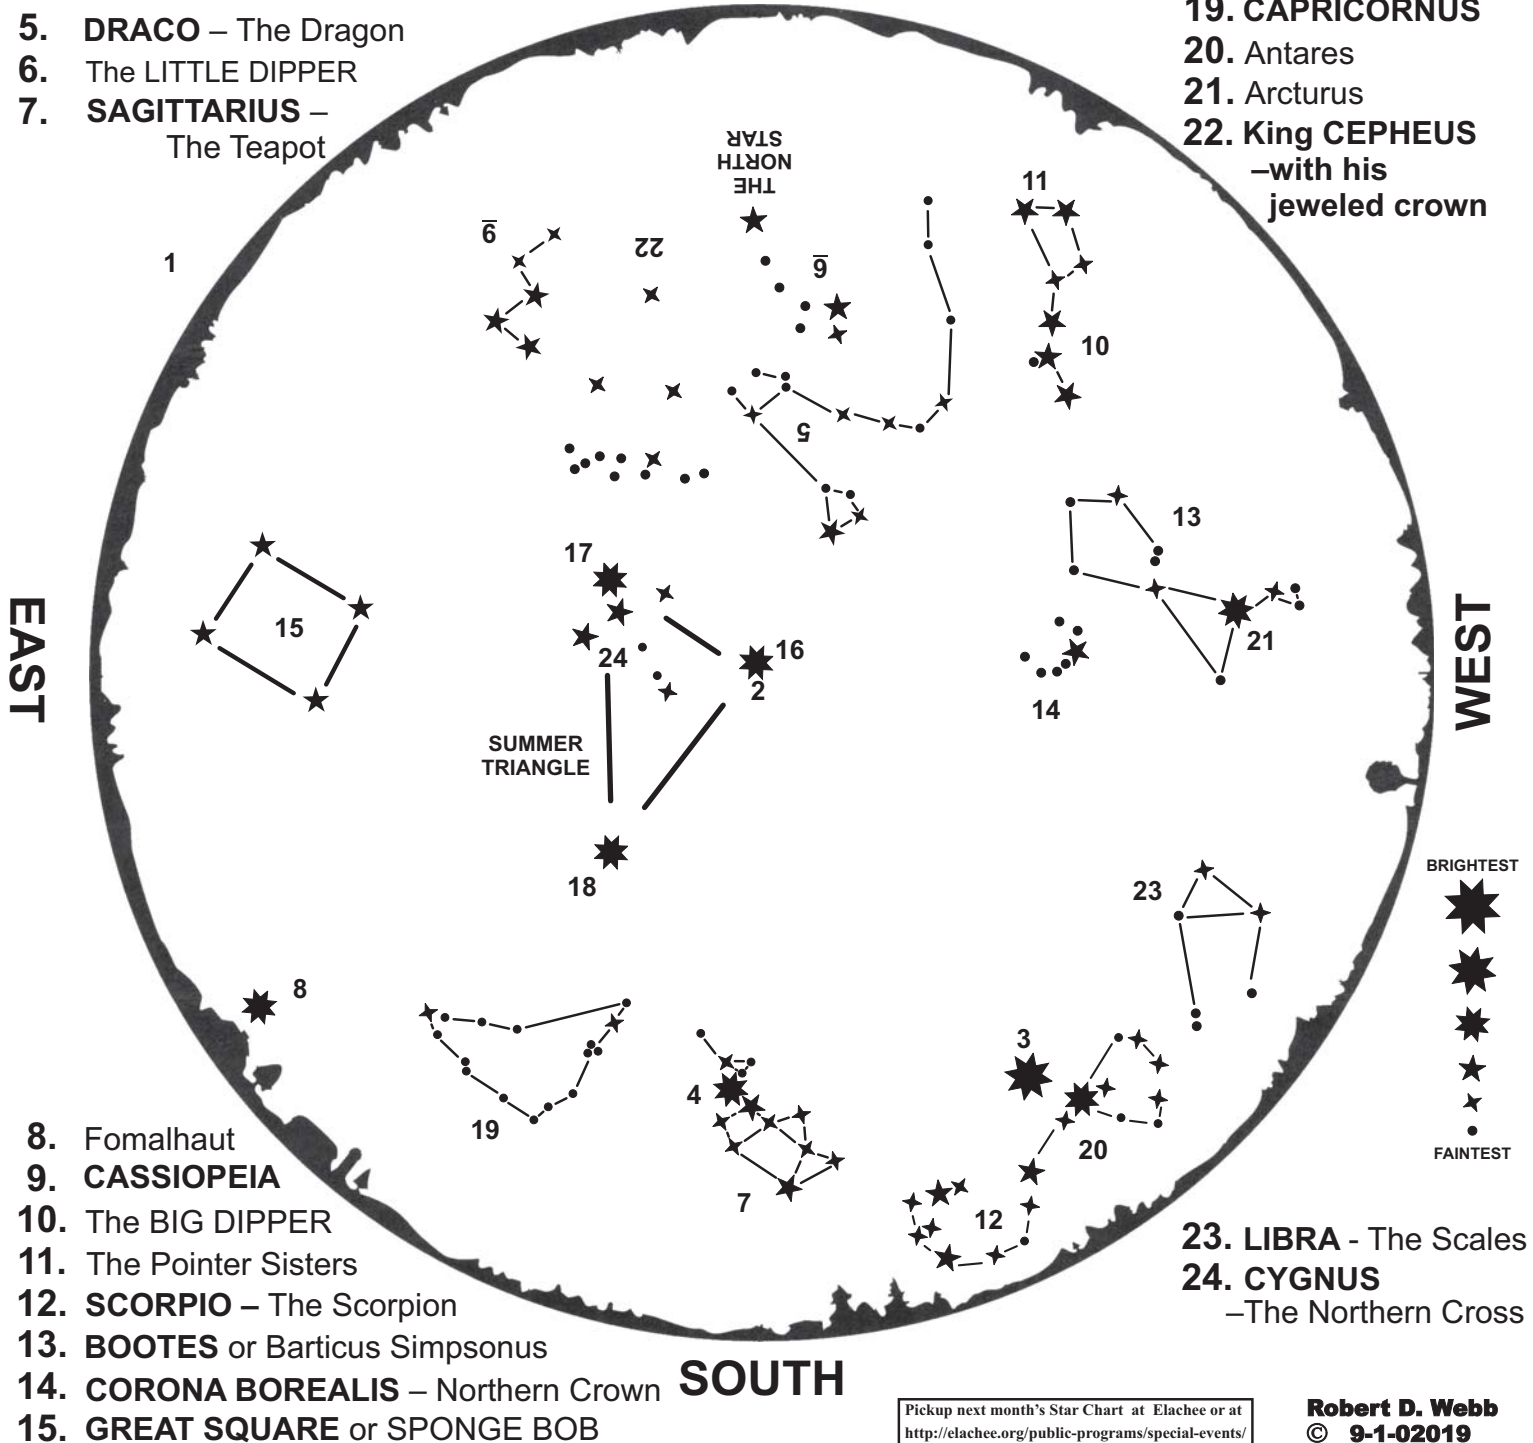

Discover the Moon's Craters, Planets, Stars and Constellations.

Reservations Required. Only 8 Telescopes available! Call Today!!

SEPTEMBER MMXIX

The stars come up 4 minutes earlier each evening, so this chart will be accurate on:

9-1-02019 @ 10:00 pm EDT

9-30-02019 @ 8:00 pm EDT

Sunset on September 1 is 8:02 pm.

Sunset on September 30 is 7:22 pm.

NORTH

1. HORIZON
2. ZENITH = Straight Up
3. JUPITER
4. SATURN
5. DRACO – The Dragon
6. The LITTLE DIPPER
7. SAGITTARIUS – The Teapot

16. Vega
17. Deneb = The Tail
18. Altair
19. CAPRICORNUS
20. Antares
21. Arcturus
22. King CEPHEUS –with his jeweled crown

8. Fomalhaut
9. CASSIOPEIA
10. The BIG DIPPER
11. The Pointer Sisters
12. SCORPIO – The Scorpion
13. BOOTES or Barticus Simpsonus
14. CORONA BOREALIS – Northern Crown
15. GREAT SQUARE or SPONGE BOB

23. LIBRA - The Scales
24. CYGNUS –The Northern Cross

Pickup next month's Star Chart at Elachee or at <http://elachee.org/public-programs/special-events/>

Robert D. Webb
© 9-1-02019