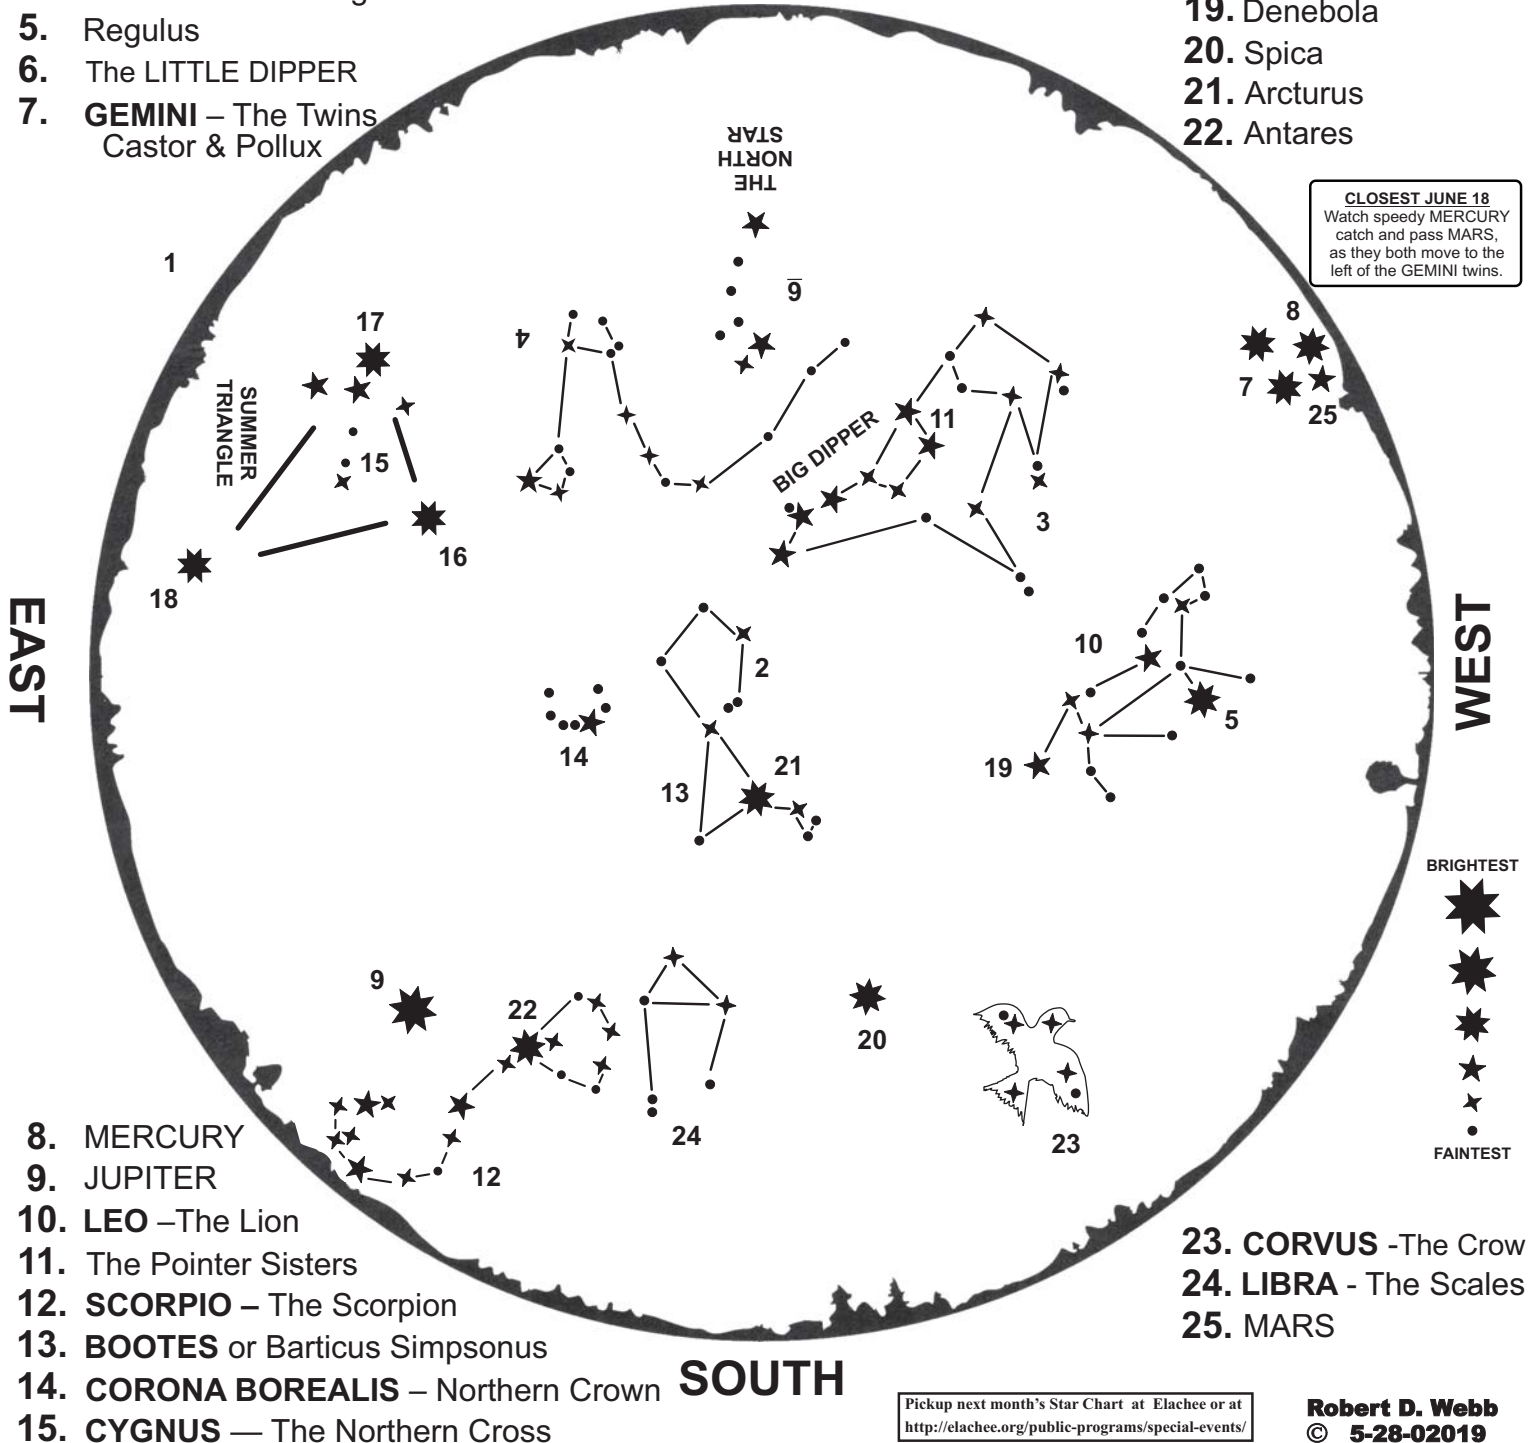

## JUNE MMXIX

The stars come up 4 minutes earlier each evening, so this chart will be accurate on:

6-1-2019 @ 11:30 pm EDT

6-30-2019 @ 9:30 pm EDT

Sunset in June is about 8:50 pm all month.

## NORTH

1. HORIZON
2. ZENITH = Straight Up
3. URSA MAJOR — The Big Bear
4. DRACO – The Dragon
5. Regulus
6. The LITTLE DIPPER
7. GEMINI – The Twins  
Castor & Pollux

16. Vega
17. Deneb = The Tail
18. Altair
19. Denebola
20. Spica
21. Arcturus
22. Antares

**CLOSEST JUNE 18**  
Watch speedy MERCURY  
catch and pass MARS,  
as they both move to the  
left of the GEMINI twins.

8. MERCURY
9. JUPITER
10. LEO –The Lion
11. The Pointer Sisters
12. SCORPIO – The Scorpion
13. BOOTES or Barticus Simpsonus
14. CORONA BOREALIS – Northern Crown
15. CYGNUS — The Northern Cross

23. CORVUS -The Crow
24. LIBRA - The Scales
25. MARS

Pickup next month's Star Chart at Elachee or at  
<http://elachee.org/public-programs/special-events/>

**Robert D. Webb**  
© 5-28-2019