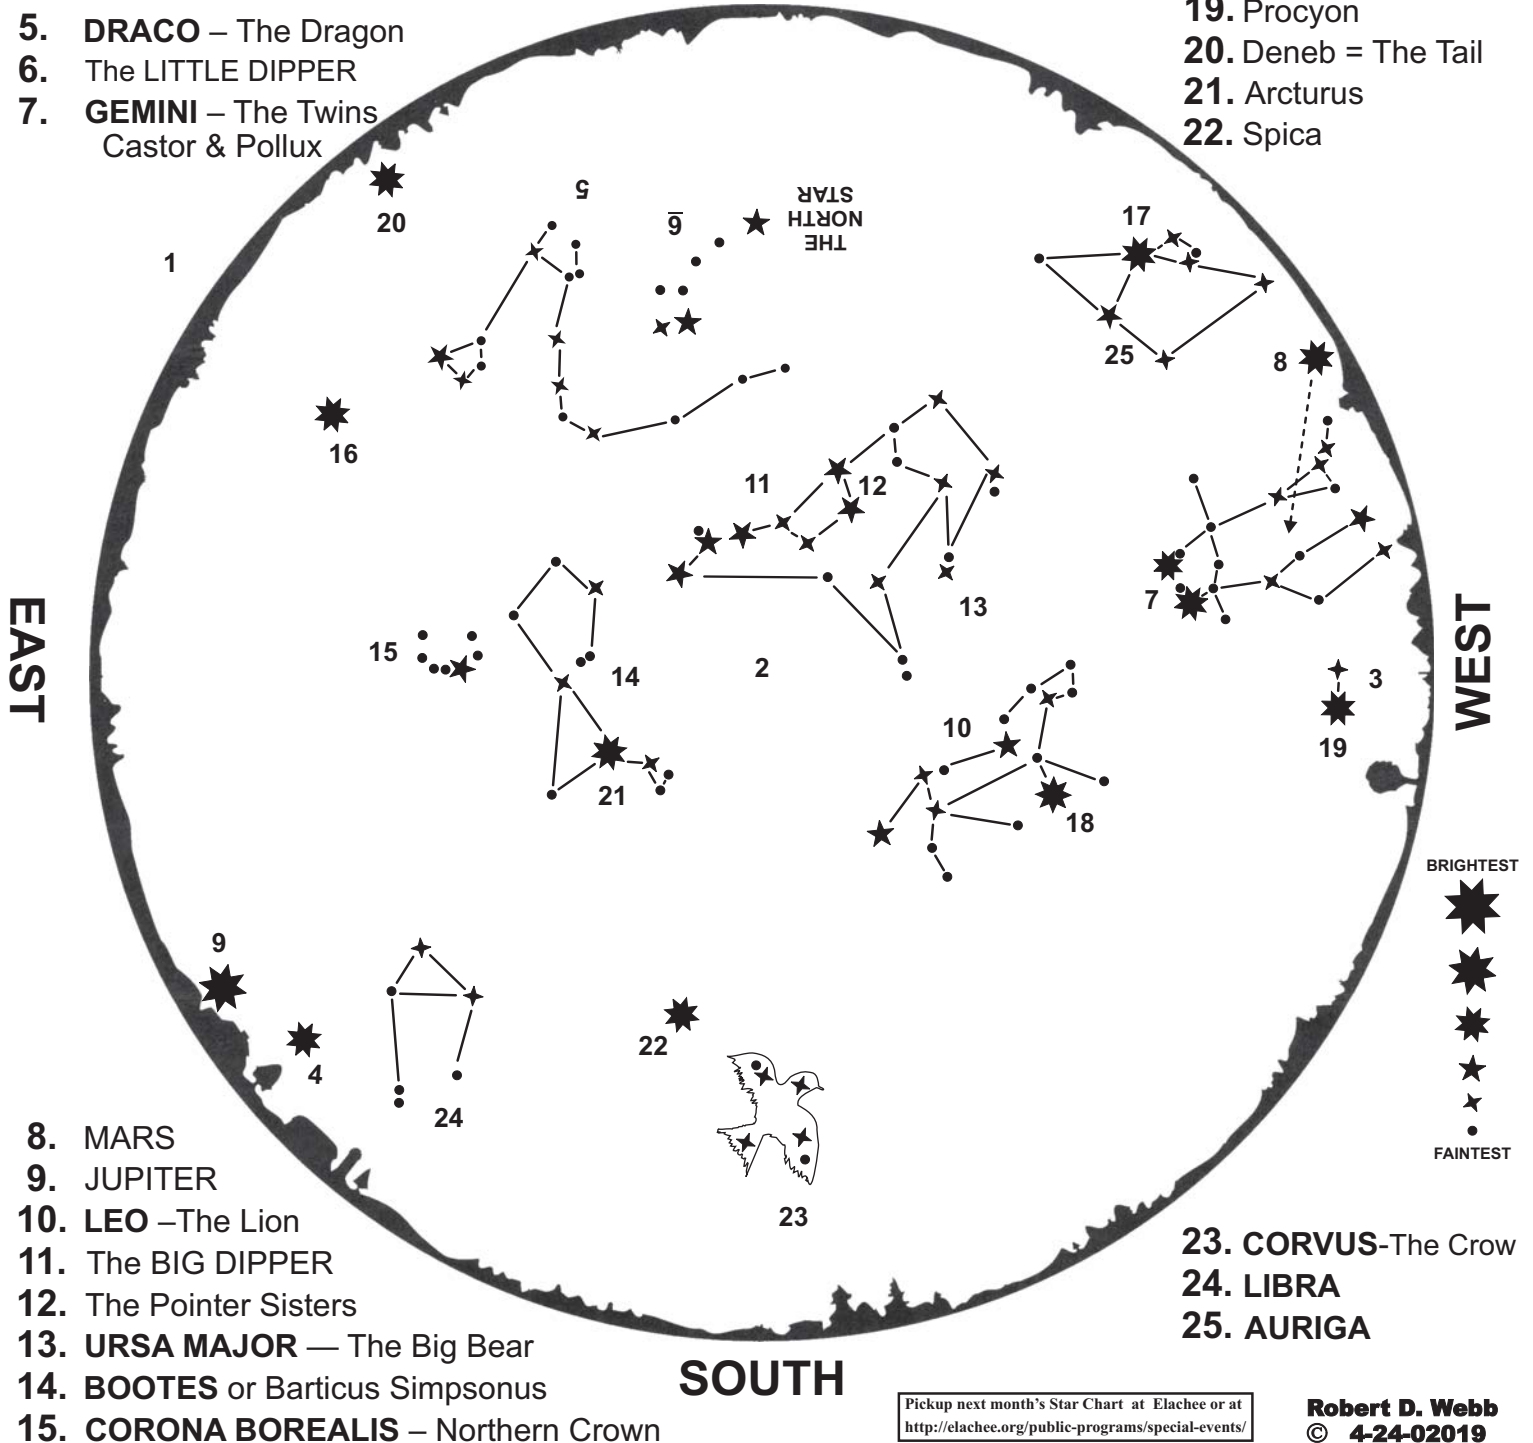

5-1-02019 @ 11:30 pm EDT

5-31-02019 @ 9:30 pm EDT

Sunset on May 1 is 8:20 pm and on May 31 is 8:46 pm.

NORTH

1. HORIZON
2. ZENITH = Straight Up
3. CANIS MINOR – Little Dog
4. Antares = Not MARS
5. DRACO – The Dragon
6. The LITTLE DIPPER
7. GEMINI – The Twins
Castor & Pollux

16. Vega
17. Capella
18. Regulus
19. Procyon
20. Deneb = The Tail
21. Arcturus
22. Spica

8. MARS
9. JUPITER
10. LEO –The Lion
11. The BIG DIPPER
12. The Pointer Sisters
13. URSA MAJOR — The Big Bear
14. BOOTES or Barticus Simpsonus
15. CORONA BOREALIS – Northern Crown

23. CORVUS-The Crow
24. LIBRA
25. AURIGA

Pickup next month's Star Chart at Elachee or at
<http://elachee.org/public-programs/special-events/>

Robert D. Webb
 © 4-24-02019