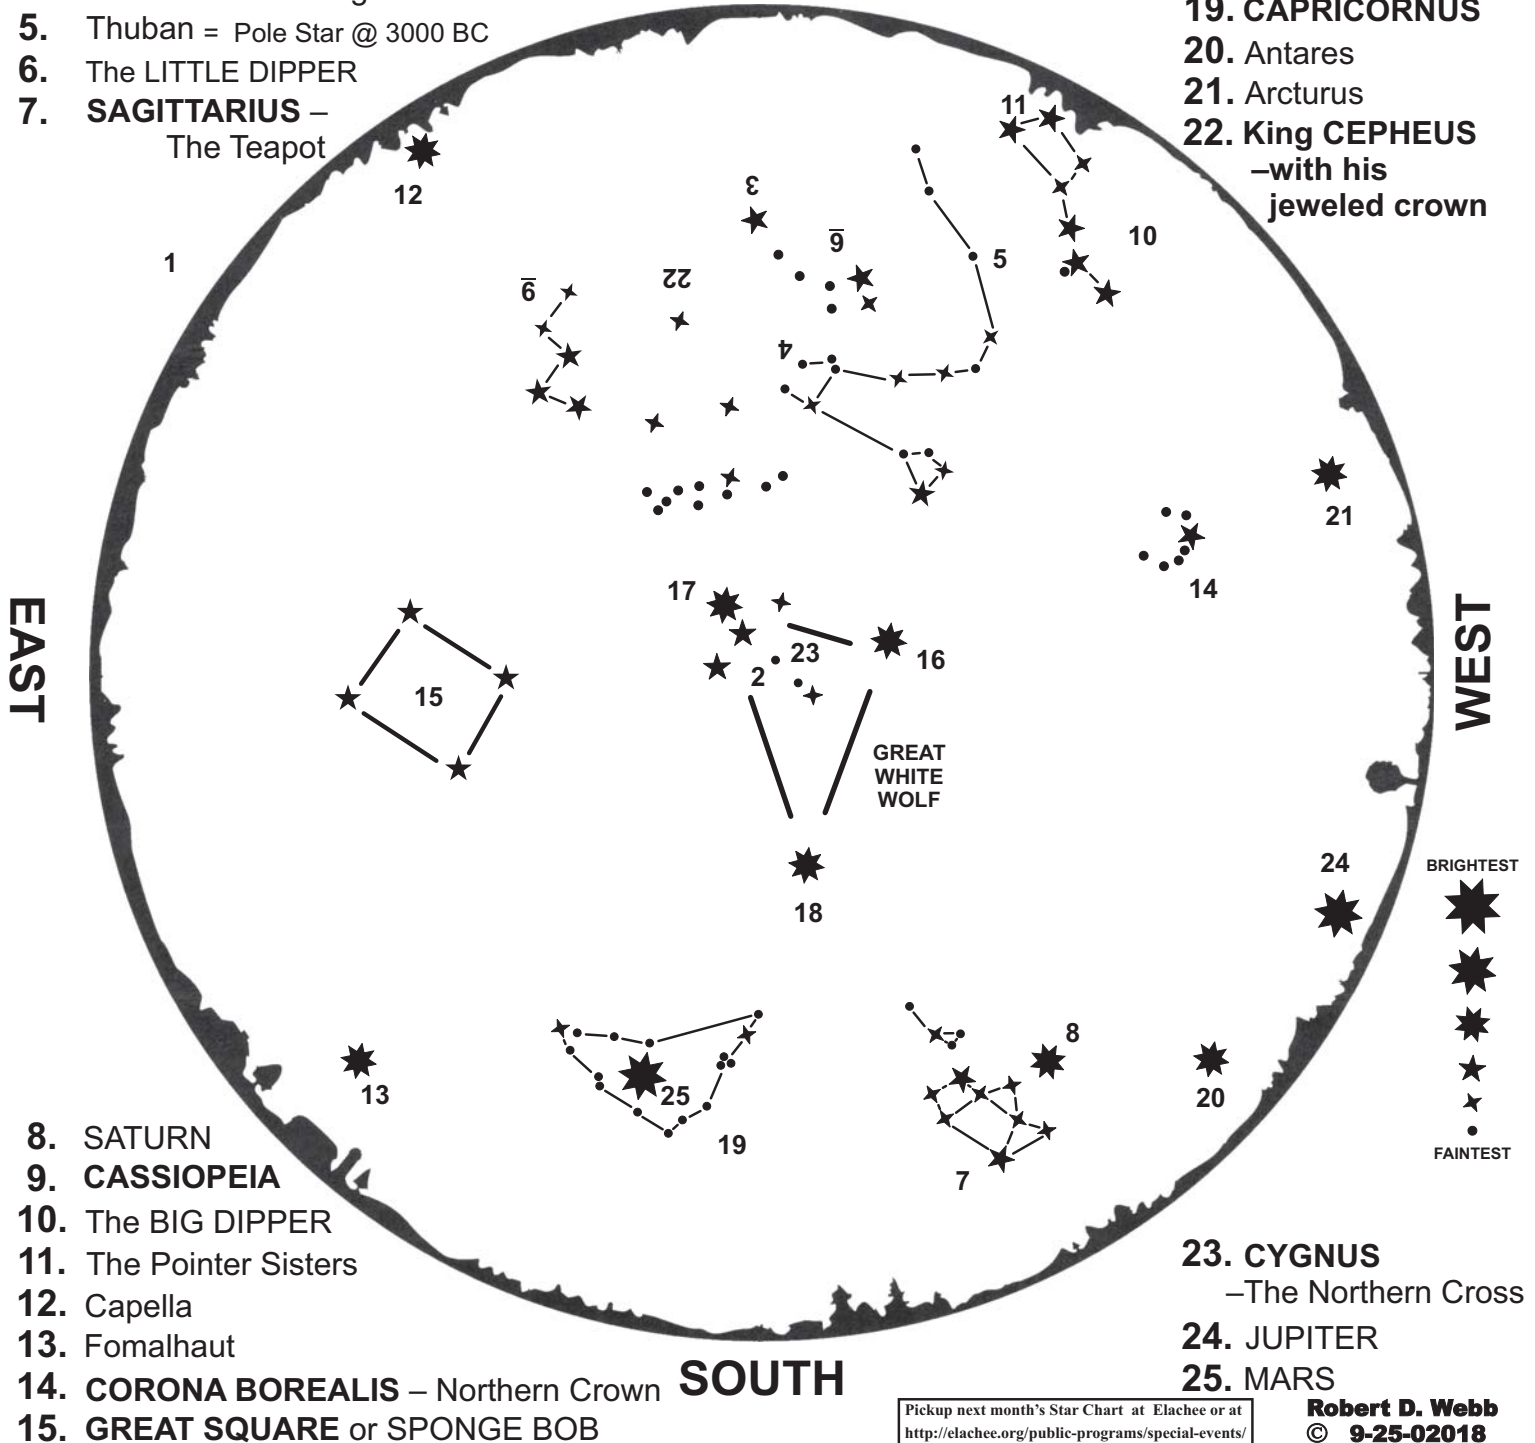

10-1-02018 @ 9:15 pm EDT

10-31-02018 @ 7:15 pm EDT

Sunset on October 1 is 7:20 pm.

Sunset on October 31 is 6:43 pm.

NORTH

1. HORIZON
2. ZENITH = Straight Up
3. Polaris – The North Star
4. DRACO – The Dragon
5. Thuban = Pole Star @ 3000 BC
6. The LITTLE DIPPER
7. SAGITTARIUS –
The Teapot

16. Vega
17. Deneb = The Tail
18. Altair
19. CAPRICORNUS
20. Antares
21. Arcturus
22. King CEPHEUS
–with his
jeweled crown

8. SATURN
9. CASSIOPEIA
10. The BIG DIPPER
11. The Pointer Sisters
12. Capella
13. Fomalhaut
14. CORONA BOREALIS – Northern Crown
15. GREAT SQUARE or SPONGE BOB

23. CYGNUS
–The Northern Cross
24. JUPITER
25. MARS

Pickup next month's Star Chart at Elachee or at
<http://elachee.org/public-programs/special-events/>

Robert D. Webb
© 9-25-02018