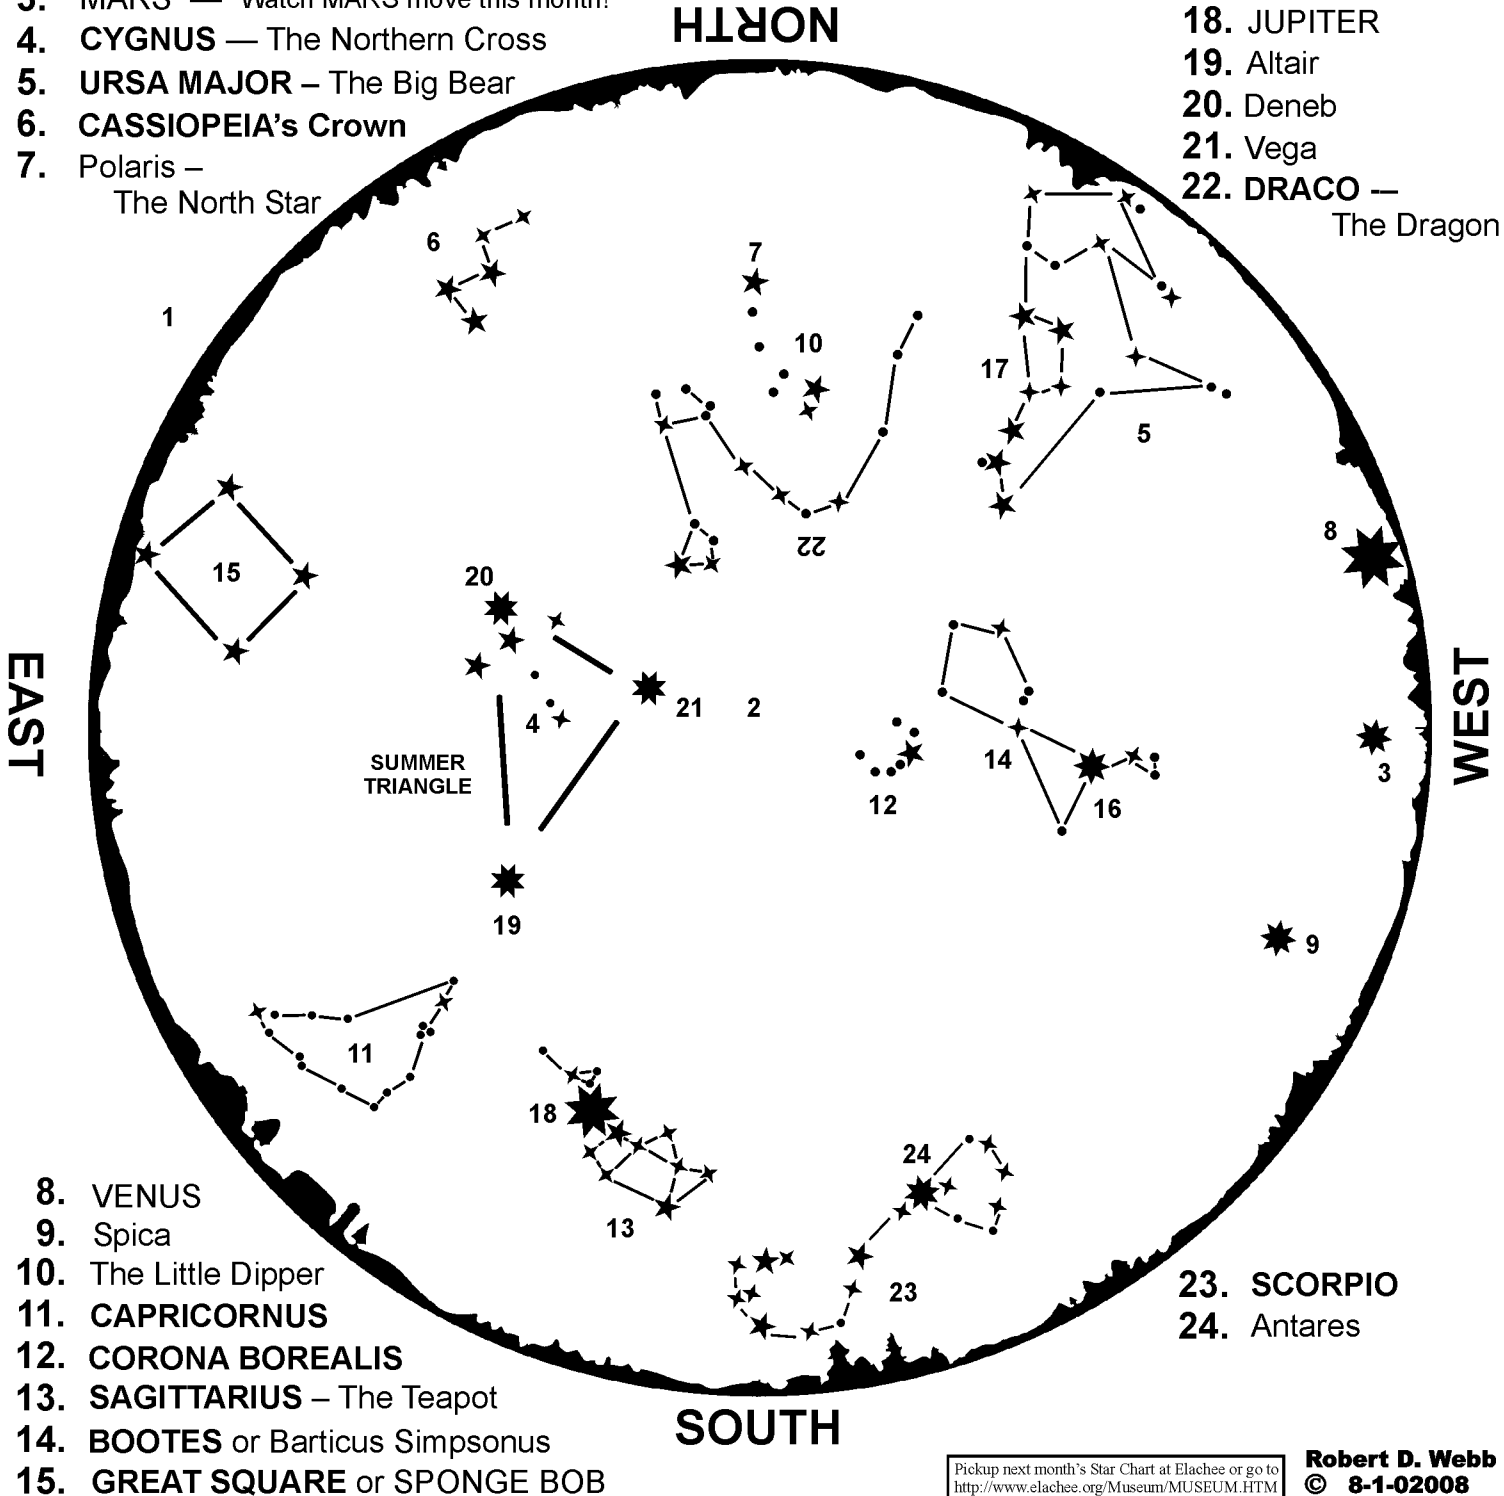

Attempt to see the "X" on the MOON!!!

## August 02008

The stars come up 4 minutes earlier each evening, so this chart will be accurate on:

8-1-02008 @ 10:30 pm EST

8-31-02008 @ 8:30 pm EDT

Sunset is at 8:37 on 8-1 and 8:04 on 8-31.

1. HORIZON
2. ZENITH
3. MARS — Watch MARS move this month!
4. CYGNUS — The Northern Cross
5. URSA MAJOR – The Big Bear
6. CASSIOPEIA's Crown
7. Polaris – The North Star

16. Arcturus
17. The Big Dipper
18. JUPITER
19. Altair
20. Deneb
21. Vega
22. DRACO — The Dragon

8. VENUS
9. Spica
10. The Little Dipper
11. CAPRICORNUS
12. CORONA BOREALIS
13. SAGITTARIUS – The Teapot
14. BOOTES or Baticus Simpsonus
15. GREAT SQUARE or SPONGE BOB

23. SCORPIO
24. Antares

Pickup next month's Star Chart at Elachee or go to <http://www.elachee.org/Museum/MUSEUM.HTM>

Robert D. Webb  
© 8-1-02008