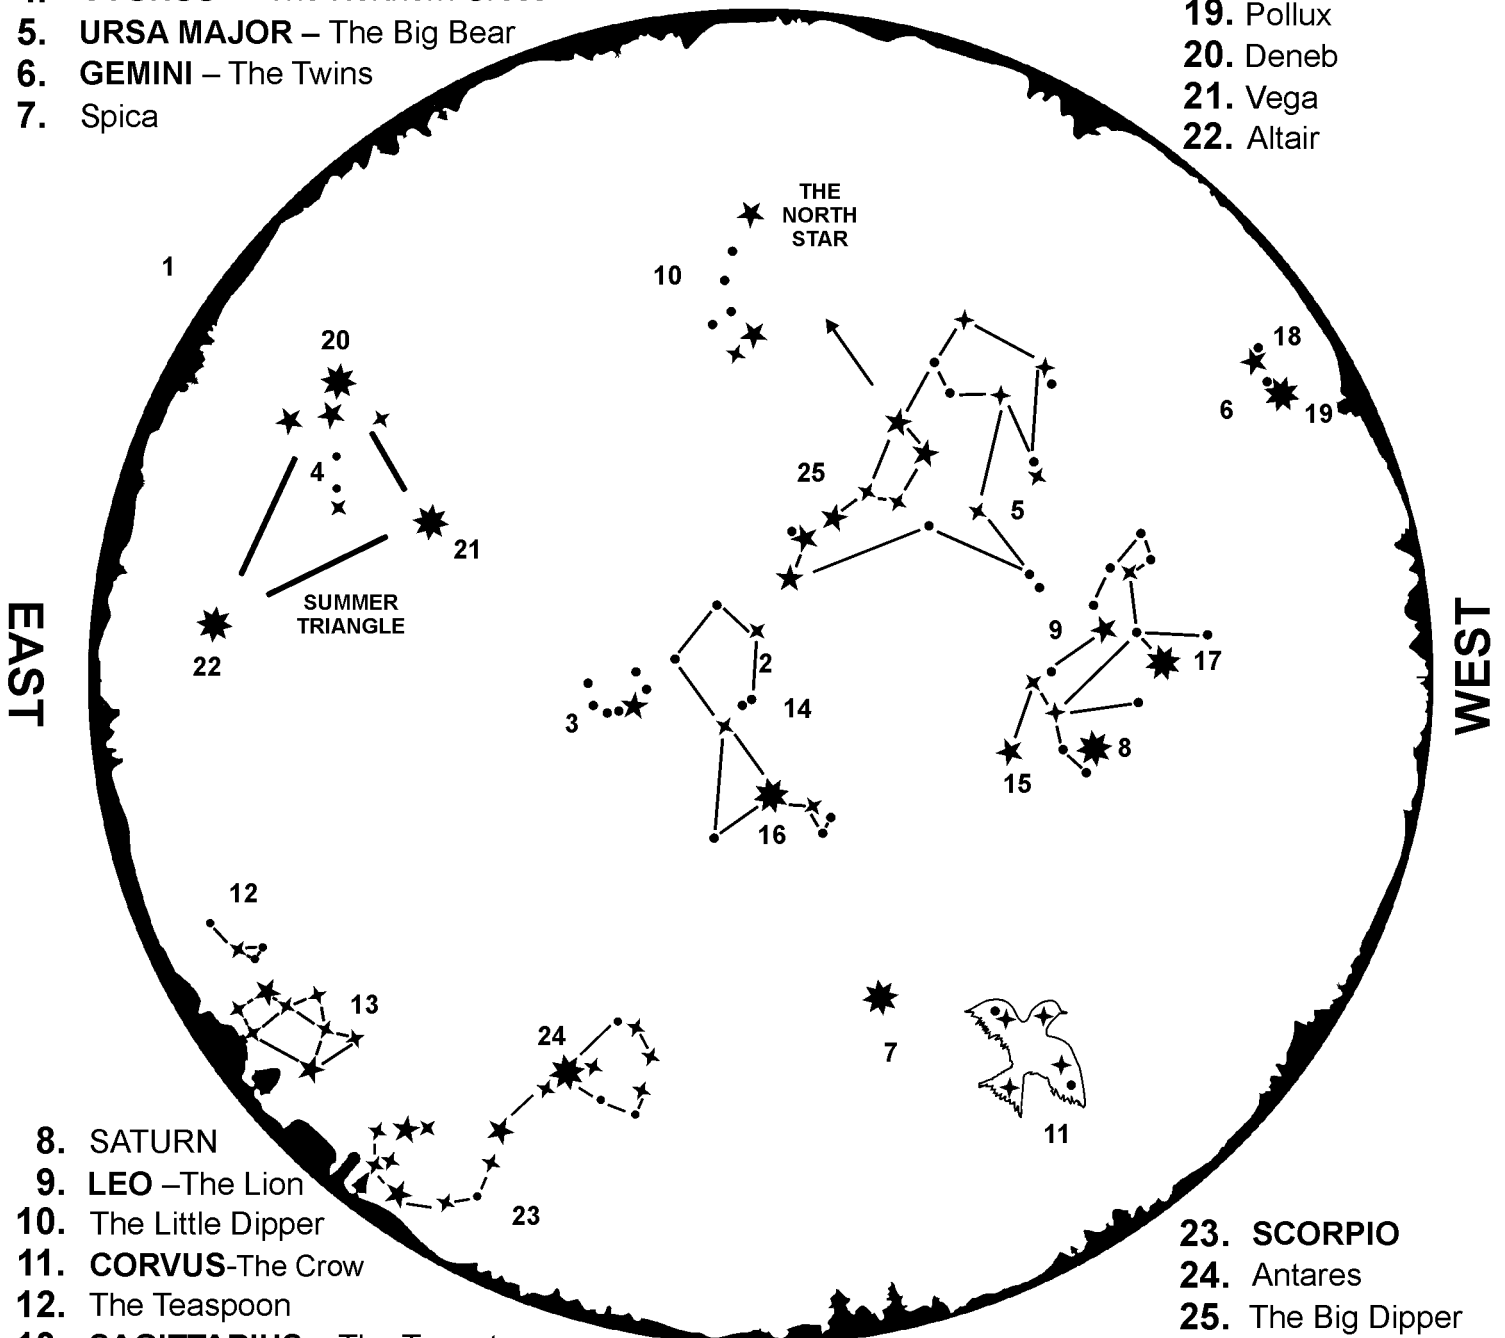

## June 02009

The stars come up 4 minutes earlier each evening, so this chart will be accurate on:

6-1-02009 @ 11:30 pm EST

6-30-02009 @ 9:30 pm EDT

Sunset is within 5 minutes of 8:50 all month.

1. HORIZON
2. ZENITH
3. CORONA BOREALIS
4. CYGNUS — The Northern Cross
5. URSA MAJOR – The Big Bear
6. GEMINI – The Twins
7. Spica

16. Arcturus
17. Regulus
18. Castor
19. Pollux
20. Deneb
21. Vega
22. Altair

## NORTH

8. SATURN
9. LEO –The Lion
10. The Little Dipper
11. CORVUS-The Crow
12. The Teaspoon
13. SAGITTARIUS – The Teapot
14. BOOTES or Baticus Simpsonus
15. Denebola — Tail of the Lion

23. SCORPIO
24. Antares
25. The Big Dipper